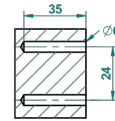

41960

20/11/2015

CHARACTERISTIC

- Ginkgo
- Wall mounted toilet brush holder

AVAILABLE FINITIONS

Black ceram - D30
Blush PVD - H62
Brass color PVD - H49
Brown bronze color PVD - F33
Chrome polished - A02
Chrome polished / gold polished - G02

Gold color PVD - H52
Gold mat - F07
Gold polished - F01
Graphite PVD - H64
Matt Umber PVD - H67
Matt blush PVD - H60

Matt brass color PVD - H50
Matt brown bronze color PVD - F34
Matt chrome (American satin) - C02
Matt gold color PVD - H53
Matt graphite PVD - H65
Matt nickel (American satin) - C01

Matt nickel color PVD - H56
Nickel antique / Sovereign - H28
Nickel color PVD - H55
Nickel polished - B01
Soft gold - F30
Soft matt gold - F31

Umber PVD - H66