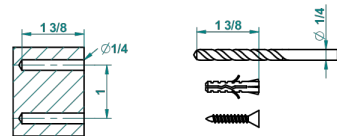

41960

20/11/2015

CHARACTERISTIC

- Ginkgo
- Wall mounted toilet brush holder

AVAILABLE FINITIONS

Black ceram - D30
Blush PVD - H62
Brass color PVD - H49
Brown bronze color PVD - F33
Chrome polished - A02
Chrome polished / gold polished - G02

Gold color PVD - H52
Gold mat - F07
Gold polished - F01
Graphite PVD - H64
Matt Umber PVD - H67
Matt blush PVD - H60

Matt brass color PVD - H50
Matt brown bronze color PVD - F34
Matt chrome (American satin) - C02
Matt gold color PVD - H53
Matt graphite PVD - H65
Matt nickel (American satin) - C01

Matt nickel color PVD - H56
Nickel antique / Sovereign - H28
Nickel color PVD - H55
Nickel polished - B01
Soft gold - F30
Soft matt gold - F31

Umber PVD - H66