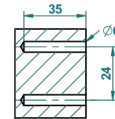

41960

20/11/2015

CHARACTERISTIC

- Ginkgo
- Wall mounted WC brush and holder, all metal

AVAILABLE FINITIONS

Antique nickel - H28
Black ceram - D30
Blush PVD - H62
Brass color PVD - H49
Brown bronze color PVD - F33
Gold color PVD - H52

Graphite PVD - H64
Matt Umber PVD - H67
Matt blush PVD - H60
Matt brass color PVD - H50
Matt brown bronze color PVD - F34
Matt chrome - C02

Matt gold - F07
Matt gold color PVD - H53
Matt graphite PVD - H65
Matt nickel (color finish) - C01
Matt nickel color PVD - H56
Nickel color PVD - H55

Polished chrome (color finish) - A02
Polished chrome / Polished gold (color finish) - G02
Polished gold (color finish) - F01
Polished nickel - B01
Soft gold - F30
Soft matt gold - F31
Umber PVD - H66