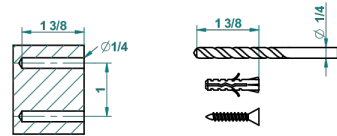

41960

20/11/2015

CHARACTERISTIC

- Ginkgo
- Wall mounted WC brush and holder, all metal

AVAILABLE FINITIONS

Antique nickel - H28
Black ceram - D30
Blush PVD - H62
Brass color PVD - H49
Brown bronze color PVD - F33
Gold color PVD - H52

Graphite PVD - H64
Matt Umber PVD - H67
Matt blush PVD - H60
Matt brass color PVD - H50
Matt brown bronze color PVD - F34
Matt chrome - C02

Matt gold - F07
Matt gold color PVD - H53
Matt graphite PVD - H65
Matt nickel (color finish) - C01
Matt nickel color PVD - H56
Nickel color PVD - H55

Polished chrome (color finish) - A02
Polished chrome / Polished gold (color finish) - G02
Polished gold (color finish) - F01
Polished nickel - B01
Soft gold - F30
Soft matt gold - F31
Umber PVD - H66