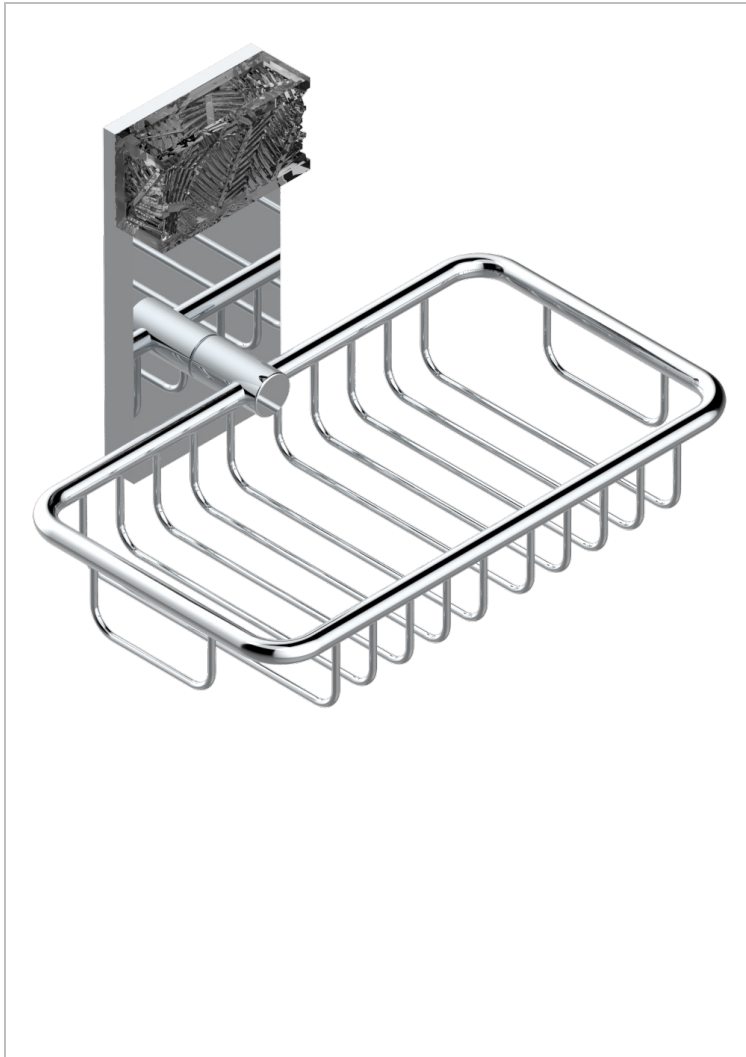

# VEGETAL

U5F-620

Soap basket, wall mounted 6"1/4 x 3"5/8

## CHARACTERISTIC

- Vegetal
- Soap basket, wall mounted 6"1/4 x 3"5/8