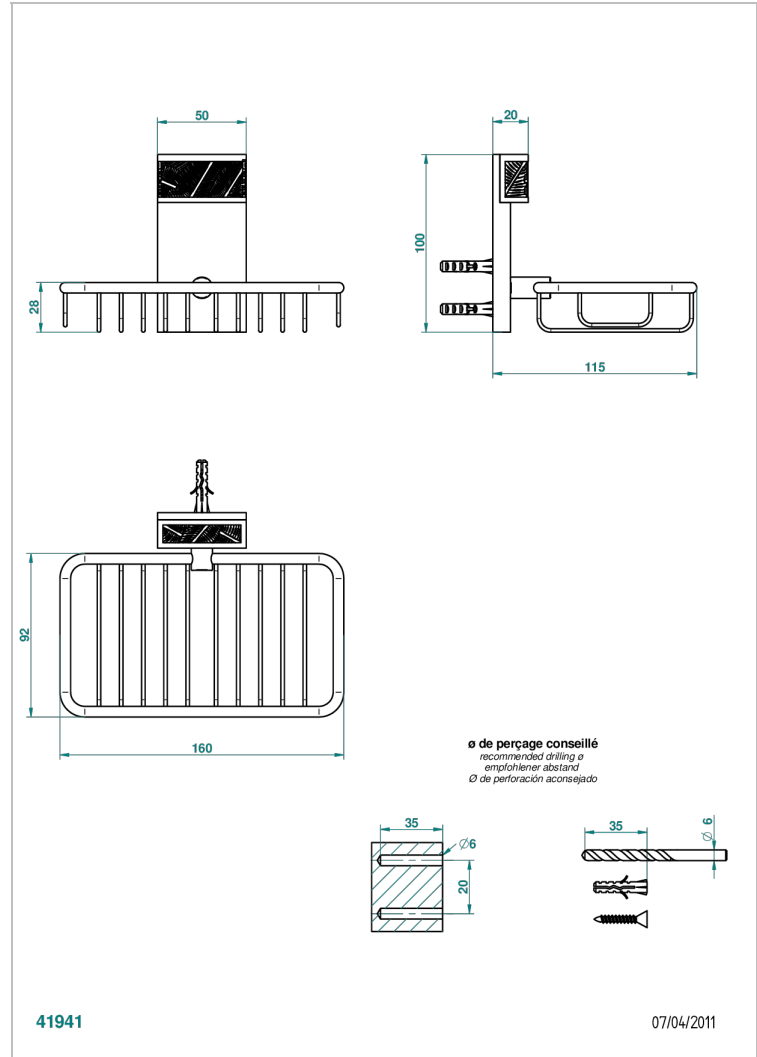

# VEGETAL

U5F-620

Soap basket, wall mounted 6"1/4 x 3"5/8

## CHARACTERISTIC

- Vegetal
- Soap basket, wall mounted 6"1/4 x 3"5/8