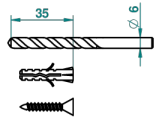

41861

04/04/2011

CHARACTERISTIC

- Vegetal
- Double robe hook

AVAILABLE FINITIONS

Antique nickel - H28
Black ceram - D30
Blush PVD - H62
Brass color PVD - H49
Brown bronze color PVD - F33
Gold color PVD - H52

Graphite PVD - H64
Matt Umber PVD - H67
Matt blush PVD - H60
Matt brass color PVD - H50
Matt brown bronze color PVD - F34
Matt chrome - C02

Matt gold - F07
Matt gold color PVD - H53
Matt graphite PVD - H65
Matt nickel (color finish) - C01
Matt nickel color PVD - H56
Nickel color PVD - H55

Polished chrome (color finish) - A02
Polished chrome / Polished gold (color finish) - G02
Polished gold (color finish) - F01
Polished nickel - B01
Soft gold - F30
Soft matt gold - F31
Umber PVD - H66