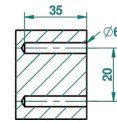

41861

04/04/2011

CHARACTERISTIC

- Vegetal
- Double robe hook

AVAILABLE FINITIONS

Antique nickel - H28
Black ceram - D30
Blush PVD - H62
Brass color PVD - H49
Brown bronze color PVD - F33
Gold color PVD - H52

Graphite PVD - H64
Matt Umber PVD - H67
Matt blush PVD - H60
Matt brass color PVD - H50
Matt brown bronze color PVD - F34
Matt chrome - C02

Matt gold - F07
Matt gold color PVD - H53
Matt graphite PVD - H65
Matt nickel (color finish) - C01
Matt nickel color PVD - H56
Nickel color PVD - H55

Polished chrome (color finish) - A02
Polished chrome / Polished gold (color finish) - G02
Polished gold (color finish) - F01
Polished nickel - B01
Soft gold - F30
Soft matt gold - F31
Umber PVD - H66