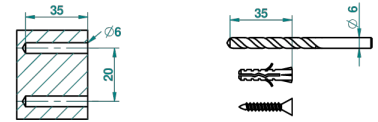

41861

04/04/2011

CHARACTERISTIC

- Vegetal
- Double robe hook

AVAILABLE FINITIONS

Antique nickel - H28
Black ceram - D30
Blush PVD - H62
Brass color PVD - H49
Brown bronze color PVD - F33
Gold color PVD - H52

Graphite PVD - H64
Matt Umber PVD - H67
Matt blush PVD - H60
Matt brass color PVD - H50
Matt brown bronze color PVD - F34
Matt chrome - C02

Matt gold - F07
Matt gold color PVD - H53
Matt graphite PVD - H65
Matt nickel (color finish) - C01
Matt nickel color PVD - H56
Nickel color PVD - H55

Polished chrome (color finish) - A02
Polished chrome / Polished gold (color finish) - G02
Polished gold (color finish) - F01
Polished nickel - B01
Soft gold - F30
Soft matt gold - F31
Umber PVD - H66