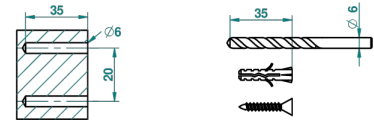

41861

04/04/2011

CHARACTERISTIC

- Vegetal
- Double robe hook

AVAILABLE FINITIONS

Antique nickel - H28
Black ceram - D30
Blush PVD - H62
Brass color PVD - H49
Brown bronze color PVD - F33
Gold color PVD - H52

Graphite PVD - H64
Matt Umber PVD - H67
Matt blush PVD - H60
Matt brass color PVD - H50
Matt brown bronze color PVD - F34
Matt chrome - C02

Matt gold - F07
Matt gold color PVD - H53
Matt graphite PVD - H65
Matt nickel (color finish) - C01
Matt nickel color PVD - H56
Nickel color PVD - H55

Polished chrome (color finish) - A02
Polished chrome / Polished gold (color finish) - G02
Polished gold (color finish) - F01
Polished nickel - B01
Soft gold - F30
Soft matt gold - F31
Umber PVD - H66