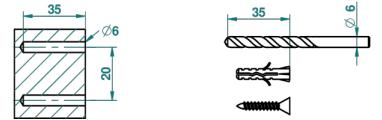

41857

04/04/2011

CHARACTERISTIC

- Ginkgo
- Single robe hook

AVAILABLE FINITIONS

Antique nickel - H28
Black ceram - D30
Blush PVD - H62
Brass color PVD - H49
Brown bronze color PVD - F33
Gold color PVD - H52

Graphite PVD - H64
Matt Umber PVD - H67
Matt blush PVD - H60
Matt brass color PVD - H50
Matt brown bronze color PVD - F34
Matt chrome - C02

Matt gold - F07
Matt gold color PVD - H53
Matt graphite PVD - H65
Matt nickel (color finish) - C01
Matt nickel color PVD - H56
Nickel color PVD - H55

Polished chrome (color finish) - A02
Polished chrome / Polished gold (color finish) - G02
Polished gold (color finish) - F01
Polished nickel - B01
Soft gold - F30
Soft matt gold - F31
Umber PVD - H66