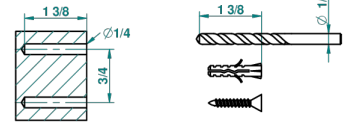

41857

04/04/2011

CHARACTERISTIC

- Ginkgo
- Single robe hook

AVAILABLE FINITIONS

Antique nickel - H28
Black ceram - D30
Blush PVD - H62
Brass color PVD - H49
Brown bronze color PVD - F33
Gold color PVD - H52

Graphite PVD - H64
Matt Umber PVD - H67
Matt blush PVD - H60
Matt brass color PVD - H50
Matt brown bronze color PVD - F34
Matt chrome - C02

Matt gold - F07
Matt gold color PVD - H53
Matt graphite PVD - H65
Matt nickel (color finish) - C01
Matt nickel color PVD - H56
Nickel color PVD - H55

Polished chrome (color finish) - A02
Polished chrome / Polished gold (color finish) - G02
Polished gold (color finish) - F01
Polished nickel - B01
Soft gold - F30
Soft matt gold - F31
Umber PVD - H66