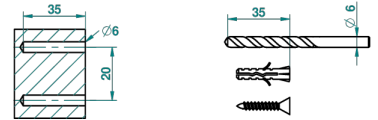

41857

04/04/2011

CHARACTERISTIC

- Ginkgo
- Single robe hook

AVAILABLE FINITIONS

Antique nickel - H28
Black ceram - D30
Blush PVD - H62
Brass color PVD - H49
Brown bronze color PVD - F33
Gold color PVD - H52

Graphite PVD - H64
Matt Umber PVD - H67
Matt blush PVD - H60
Matt brass color PVD - H50
Matt brown bronze color PVD - F34
Matt chrome - C02

Matt gold - F07
Matt gold color PVD - H53
Matt graphite PVD - H65
Matt nickel (color finish) - C01
Matt nickel color PVD - H56
Nickel color PVD - H55

Polished chrome (color finish) - A02
Polished chrome / Polished gold (color finish) - G02
Polished gold (color finish) - F01
Polished nickel - B01
Soft gold - F30
Soft matt gold - F31
Umber PVD - H66