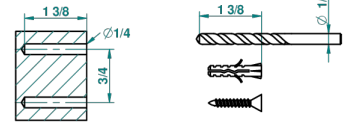

41857

04/04/2011

CHARACTERISTIC

- Ginkgo
- Single robe hook

AVAILABLE FINITIONS

Antique nickel - H28
Black ceram - D30
Blush PVD - H62
Brass color PVD - H49
Brown bronze color PVD - F33
Gold color PVD - H52

Graphite PVD - H64
Matt Umber PVD - H67
Matt blush PVD - H60
Matt brass color PVD - H50
Matt brown bronze color PVD - F34
Matt chrome - C02

Matt gold - F07
Matt gold color PVD - H53
Matt graphite PVD - H65
Matt nickel (color finish) - C01
Matt nickel color PVD - H56
Nickel color PVD - H55

Polished chrome (color finish) - A02
Polished chrome / Polished gold (color finish) - G02
Polished gold (color finish) - F01
Polished nickel - B01
Soft gold - F30
Soft matt gold - F31
Umber PVD - H66