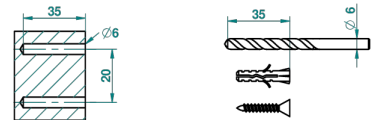

41856

04/04/2011

CHARACTERISTIC

- Vegetal
- Robe hook single small

AVAILABLE FINITIONS

Black ceram - D30
Blush PVD - H62
Brass color PVD - H49
Brown bronze color PVD - F33
Chrome polished - A02
Chrome polished / gold polished - G02

Gold color PVD - H52
Gold mat - F07
Gold polished - F01
Graphite PVD - H64
Matt Umber PVD - H67
Matt blush PVD - H60

Matt brass color PVD - H50
Matt brown bronze color PVD - F34
Matt chrome (American satin) - C02
Matt gold color PVD - H53
Matt graphite PVD - H65
Matt nickel (American satin) - C01

Matt nickel color PVD - H56
Nickel antique / Sovereign - H28
Nickel color PVD - H55
Nickel polished - B01
Soft gold - F30
Soft matt gold - F31

Umber PVD - H66