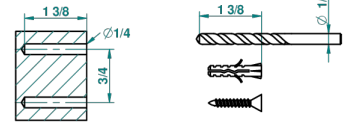

41856

04/04/2011

CHARACTERISTIC

- Vegetal
- Robe hook single small

AVAILABLE FINITIONS

Black ceram - D30
Blush PVD - H62
Brass color PVD - H49
Brown bronze color PVD - F33
Chrome polished - A02
Chrome polished / gold polished - G02

Gold color PVD - H52
Gold mat - F07
Gold polished - F01
Graphite PVD - H64
Matt Umber PVD - H67
Matt blush PVD - H60

Matt brass color PVD - H50
Matt brown bronze color PVD - F34
Matt chrome (American satin) - C02
Matt gold color PVD - H53
Matt graphite PVD - H65
Matt nickel (American satin) - C01

Matt nickel color PVD - H56
Nickel antique / Sovereign - H28
Nickel color PVD - H55
Nickel polished - B01
Soft gold - F30
Soft matt gold - F31

Umber PVD - H66