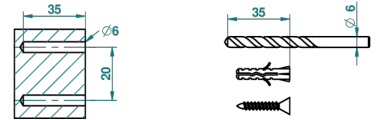

41856

04/04/2011

CHARACTERISTIC

- Vegetal
- Single robe hook

AVAILABLE FINITIONS

Antique nickel - H28
Black ceram - D30
Blush PVD - H62
Brass color PVD - H49
Brown bronze color PVD - F33
Gold color PVD - H52

Graphite PVD - H64
Matt Umber PVD - H67
Matt blush PVD - H60
Matt brass color PVD - H50
Matt brown bronze color PVD - F34
Matt chrome - C02

Matt gold - F07
Matt gold color PVD - H53
Matt graphite PVD - H65
Matt nickel (color finish) - C01
Matt nickel color PVD - H56
Nickel color PVD - H55

Polished chrome (color finish) - A02
Polished chrome / Polished gold (color finish) - G02
Polished gold (color finish) - F01
Polished nickel - B01
Soft gold - F30
Soft matt gold - F31
Umber PVD - H66