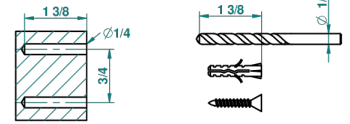

41856

04/04/2011

CHARACTERISTIC

- Vegetal
- Single robe hook

AVAILABLE FINITIONS

Antique nickel - H28
Black ceram - D30
Blush PVD - H62
Brass color PVD - H49
Brown bronze color PVD - F33
Gold color PVD - H52

Graphite PVD - H64
Matt Umber PVD - H67
Matt blush PVD - H60
Matt brass color PVD - H50
Matt brown bronze color PVD - F34
Matt chrome - C02

Matt gold - F07
Matt gold color PVD - H53
Matt graphite PVD - H65
Matt nickel (color finish) - C01
Matt nickel color PVD - H56
Nickel color PVD - H55

Polished chrome (color finish) - A02
Polished chrome / Polished gold (color finish) - G02
Polished gold (color finish) - F01
Polished nickel - B01
Soft gold - F30
Soft matt gold - F31
Umber PVD - H66