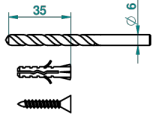

41856

04/04/2011

CHARACTERISTIC

- Vegetal
- Single robe hook

AVAILABLE FINITIONS

Antique nickel - H28
Black ceram - D30
Blush PVD - H62
Brass color PVD - H49
Brown bronze color PVD - F33
Gold color PVD - H52

Graphite PVD - H64
Matt Umber PVD - H67
Matt blush PVD - H60
Matt brass color PVD - H50
Matt brown bronze color PVD - F34
Matt chrome - C02

Matt gold - F07
Matt gold color PVD - H53
Matt graphite PVD - H65
Matt nickel (color finish) - C01
Matt nickel color PVD - H56
Nickel color PVD - H55

Polished chrome (color finish) - A02
Polished chrome / Polished gold (color finish) - G02
Polished gold (color finish) - F01
Polished nickel - B01
Soft gold - F30
Soft matt gold - F31
Umber PVD - H66