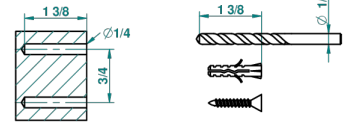

41856

04/04/2011

CHARACTERISTIC

- Vegetal
- Single robe hook

AVAILABLE FINITIONS

Antique nickel - H28
Black ceram - D30
Blush PVD - H62
Brass color PVD - H49
Brown bronze color PVD - F33
Gold color PVD - H52

Graphite PVD - H64
Matt Umber PVD - H67
Matt blush PVD - H60
Matt brass color PVD - H50
Matt brown bronze color PVD - F34
Matt chrome - C02

Matt gold - F07
Matt gold color PVD - H53
Matt graphite PVD - H65
Matt nickel (color finish) - C01
Matt nickel color PVD - H56
Nickel color PVD - H55

Polished chrome (color finish) - A02
Polished chrome / Polished gold (color finish) - G02
Polished gold (color finish) - F01
Polished nickel - B01
Soft gold - F30
Soft matt gold - F31
Umber PVD - H66