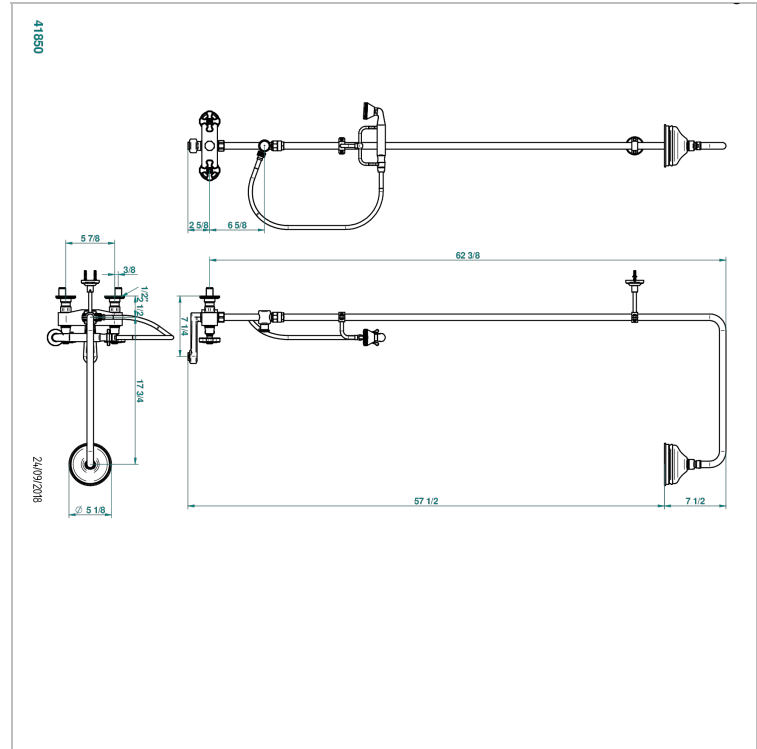

A54-13BCD

Wall bath/shower mixer, 1/2" centres with shower column with diverter, wall bracket, handshower, 1.5 m hose, holder on bar and 130 mm Shower head

CHARACTERISTIC

- Art Déco
- Wall bath/shower mixer, 1/2" centres with shower column with diverter, wall bracket, handshower, 1.5 m hose, holder on bar and 130 mm Shower head

TECHNICAL SPECS

- Recommandé : 3 bars (max. 5 bars) - Advised : 43,5 psi (max. 72 psi)
- Bec : 75 l/min à 3 bars (19,8 gpm at 43.5 psi)
- Pomme : 9,5 l/min à 3 bars (2.50 gpm at 43.5 psi)
- Douchette : 9,5 l/min à 3 bars (2.50 gpm at 43.5 psi)