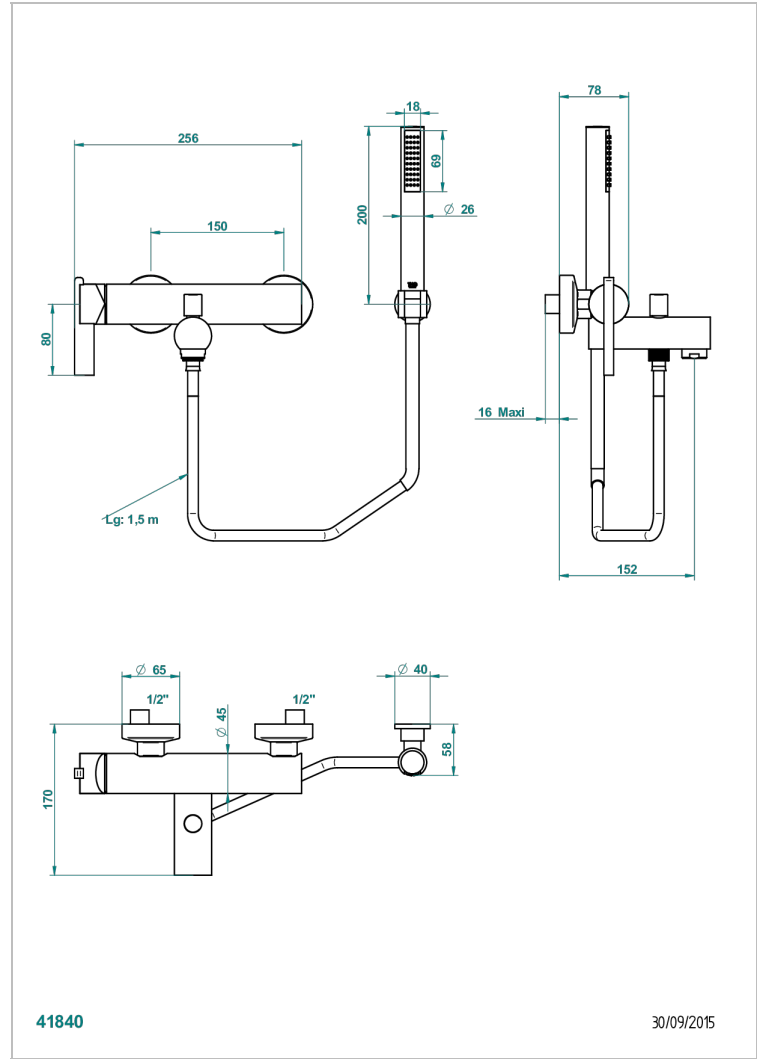

LE 11 WITH LEVER

U2B-6509BC

THG
PARIS

Wall mounted 2-hole bath shower single lever mixer with hook, hose and handshower

41840

30/09/2015

CHARACTERISTIC

- Le 11 with lever
- Wall mounted 2-hole bath shower single lever mixer with hook, hose and handshower

AVAILABLE FINITIONS

Polished chrome (color finish) - A02