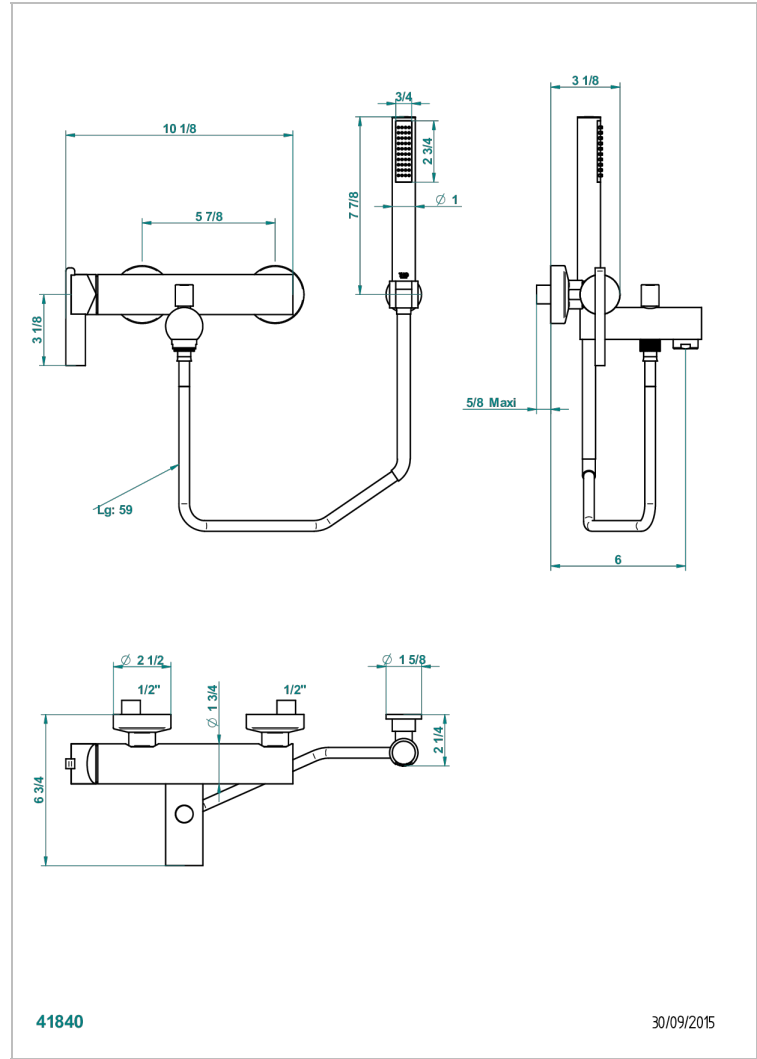

LE 11 WITH LEVER

U2B-6509BC

THG[®]
PARIS

Wall mounted 2-hole bath shower single lever mixer with hook, hose and handshower

CHARACTERISTIC

- Le 11 with lever
- Wall mounted 2-hole bath shower single lever mixer with hook, hose and handshower

AVAILABLE FINITIONS

Polished chrome (color finish) - A02