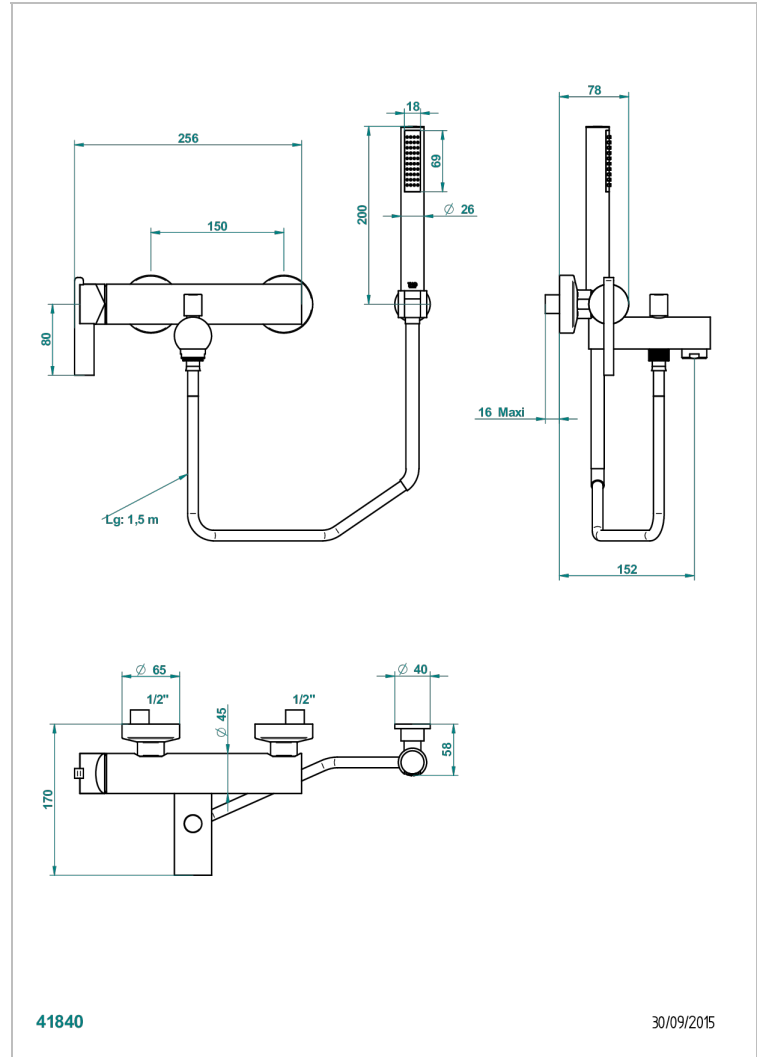

LE 11

U2A-6509BC

Wall mounted 2-hole bath shower single lever mixer with hook, hose and handshower

CHARACTERISTIC

- Le 11
- Wall mounted 2-hole bath shower single lever mixer with hook, hose and handshower

AVAILABLE FINITIONS

Polished chrome (color finish) - A02