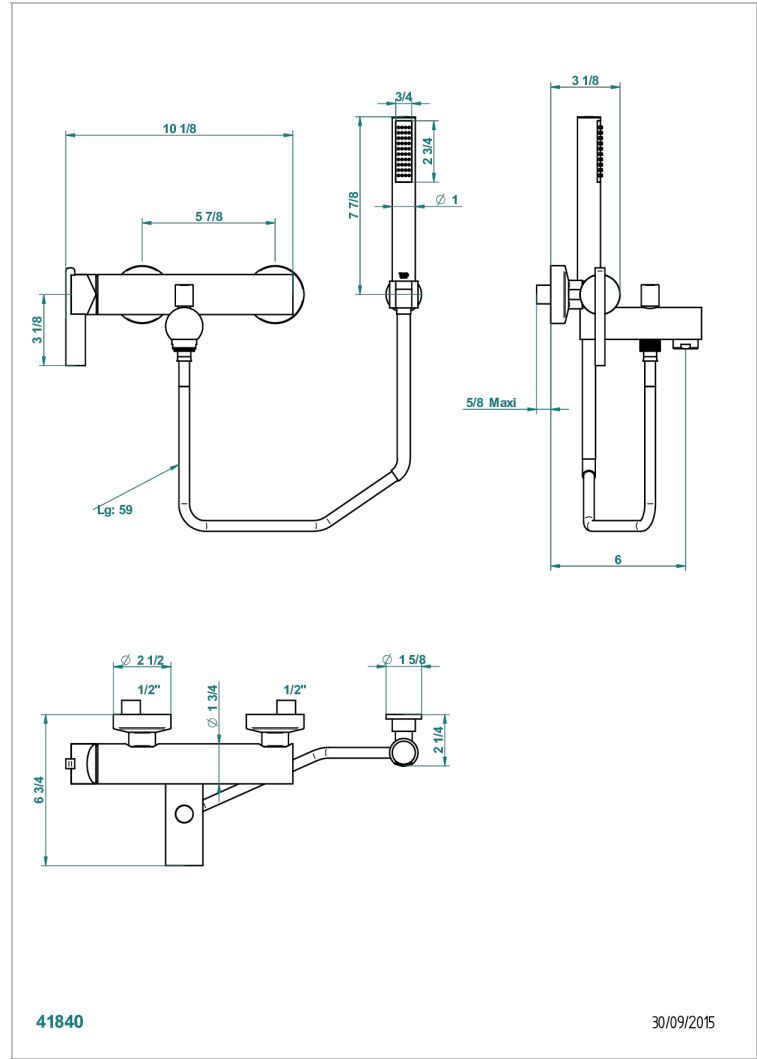

LE 11

U2A-6509BC

Wall mounted 2-hole bath shower single lever mixer with hook, hose and handshower

CHARACTERISTIC

- Le 11
- Wall mounted 2-hole bath shower single lever mixer with hook, hose and handshower

AVAILABLE FINITIONS

Polished chrome (color finish) - A02