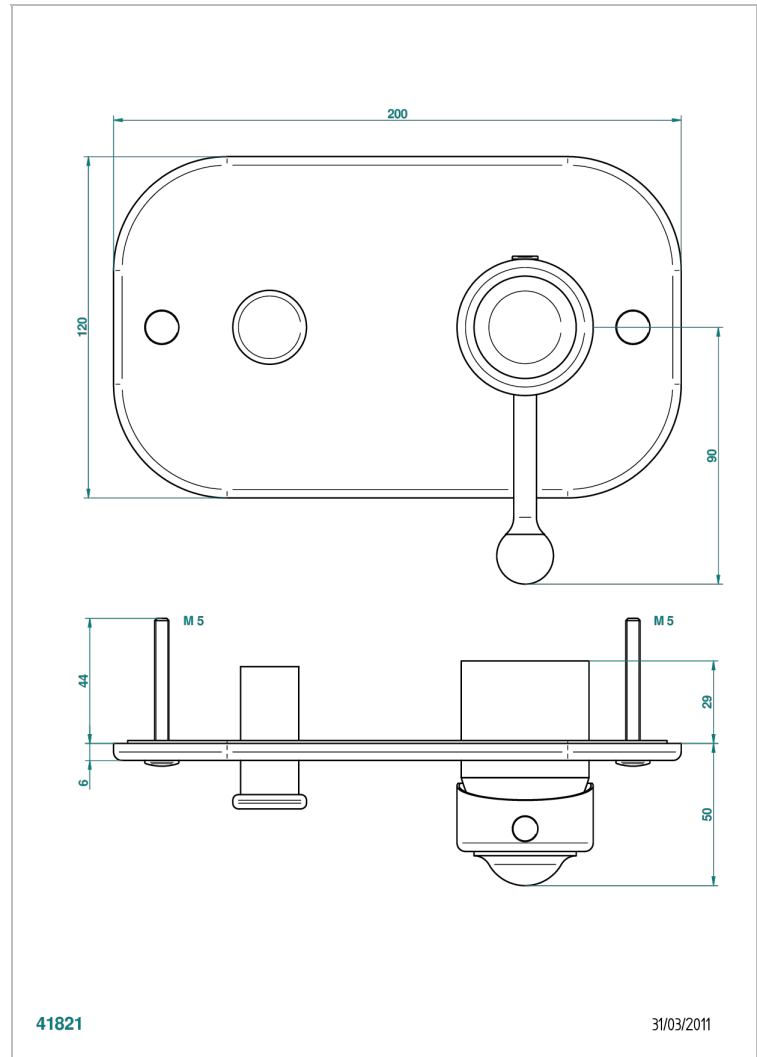

# SUN DRAGON

U5D-6550B

Trim only for wall shower mixer with diverter

THG<sup>®</sup>  
PARIS

## CHARACTERISTIC

- Sun Dragon
- Trim only for wall shower mixer with diverter

## RELATED SKU'S

- Ref. G00-6550A Rough parts for shower mixer with diverter