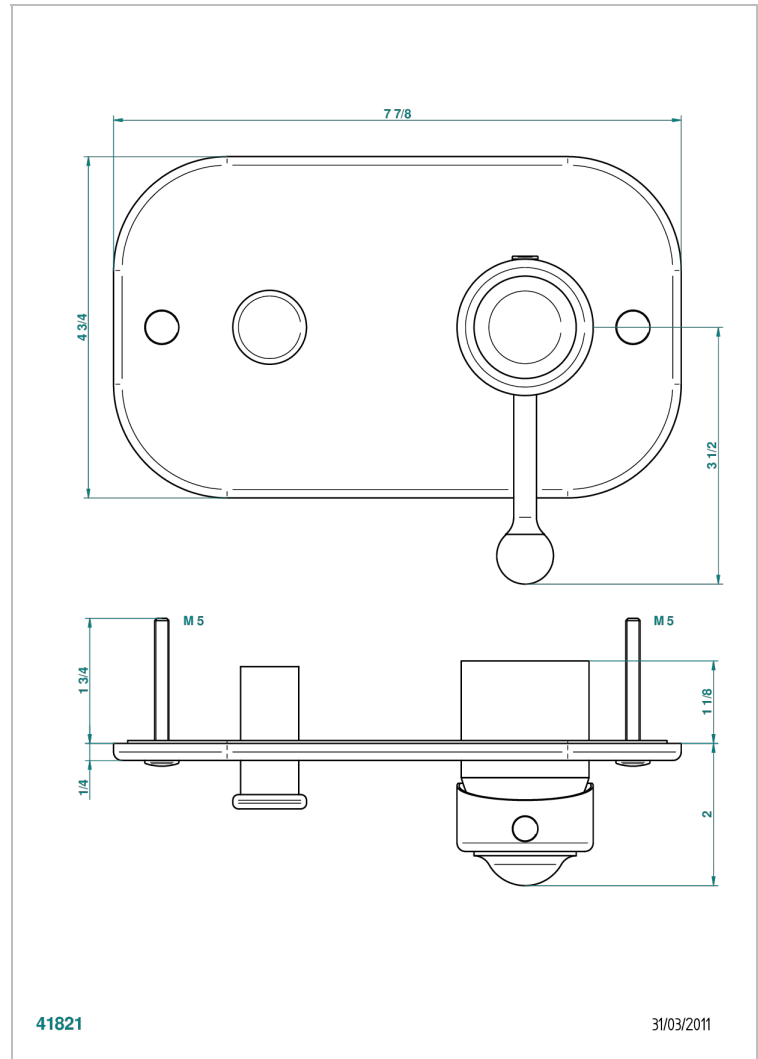

SUN DRAGON

U5D-6550B

Trim only for wall shower mixer with diverter

THG[®]
PARIS

CHARACTERISTIC

- Sun Dragon
- Trim only for wall shower mixer with diverter

RELATED SKU'S

- Ref. G00-6550A Rough parts for shower mixer with diverter