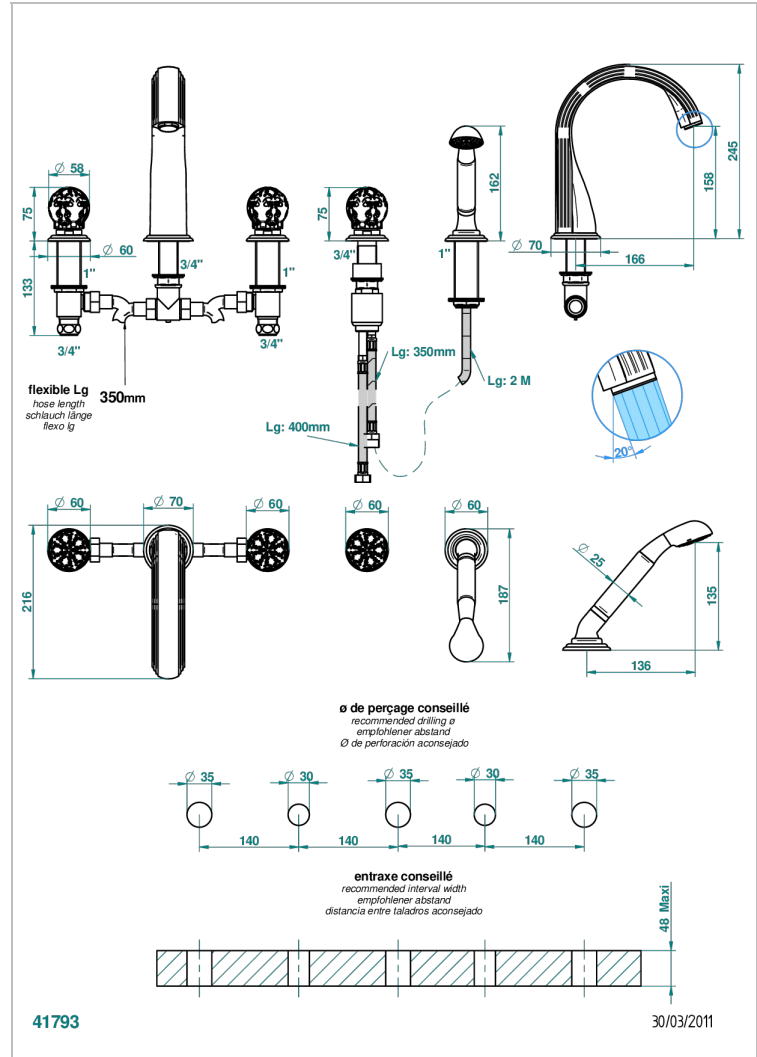

5-hole bath/shower mixer with super goliath spout, 2 x 3/4" valves, and rim mounted handshower supplied by progressive cartridge mixer

CHARACTERISTIC

- Flore
- 5-hole bath/shower mixer with super goliath spout, 2 x 3/4" valves, and rim mounted handshower supplied by progressive cartridge mixer

TECHNICAL SPECS

- Recommandé : 3 bars (max. 5 bars) - Advised : 43,5 psi (max. 72 psi)
- Bec : 35 l/min à 3 bars - Douchette : 9,5 l/min à 3 bars
- Spout : 9.26 gpm at 43.5 psi - Handshower : 2.5 gpm at 43.5 psi