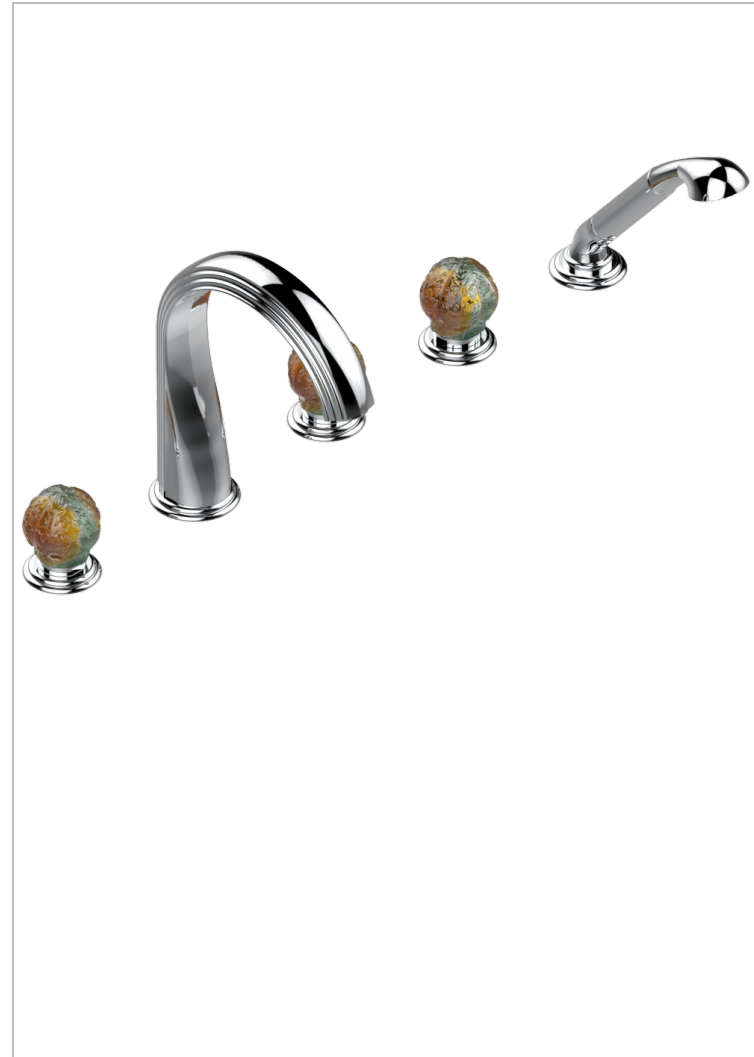

5-hole bath/shower mixer with super goliath spout, 2 x 3/4" valves, and rim mounted handshower supplied by progressive cartridge mixer

CHARACTERISTIC

- Flore
- 5-hole bath/shower mixer with super goliath spout, 2 x 3/4" valves, and rim mounted handshower supplied by progressive cartridge mixer

TECHNICAL SPECS

- Recommandé : 3 bars (max. 5 bars) - Advised : 43,5 psi (max. 72 psi)
- Bec : 35 l/min à 3 bars - Douchette : 9,5 l/min à 3 bars
- Spout : 9.26 gpm at 43.5 psi - Handshower : 2.5 gpm at 43.5 psi

AVAILABLE FINITIONS

Antique nickel - H28
Black ceram - D30
Blush PVD - H62
Brass color PVD - H49
Brown bronze color PVD - F33
Gold color PVD - H52

Graphite PVD - H64
Lacquered light bronze - D01
Matt Umber PVD - H67
Matt blush PVD - H60
Matt brass color PVD - H50
Matt brown bronze color PVD - F34