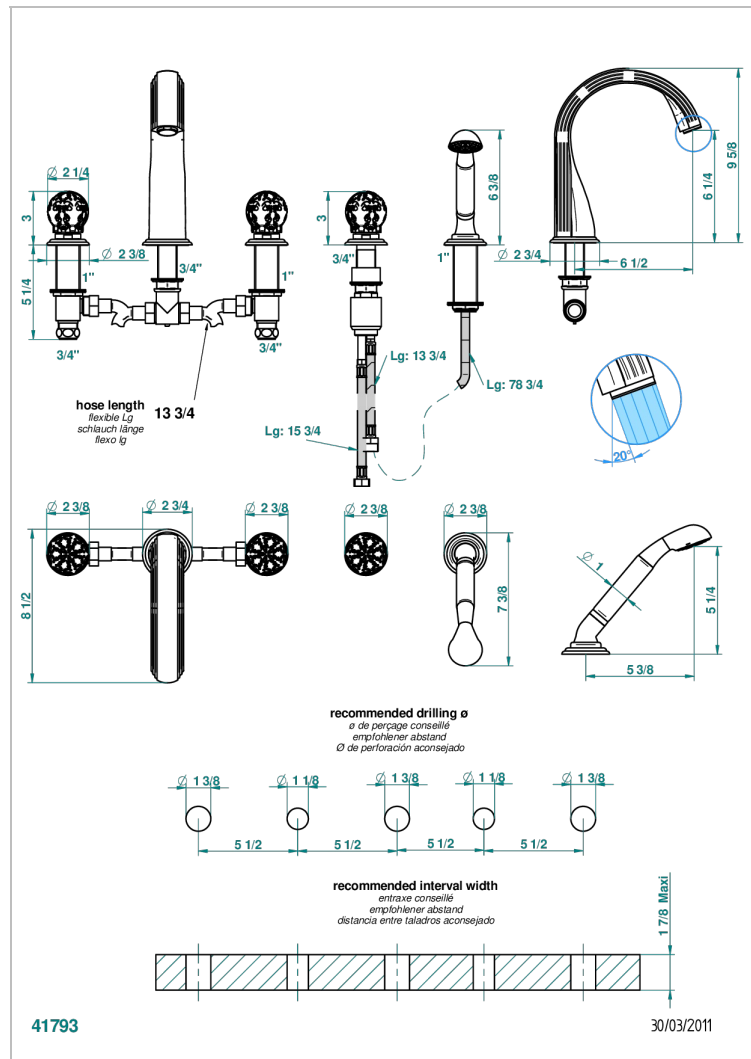

5-hole bath/shower mixer with super goliath spout, 2 x 3/4" valves, and rim mounted handshower supplied by progressive cartridge mixer

CHARACTERISTIC

- Flore
- 5-hole bath/shower mixer with super goliath spout, 2 x 3/4" valves, and rim mounted handshower supplied by progressive cartridge mixer

TECHNICAL SPECS

- Recommandé : 3 bars (max. 5 bars) - Advised : 43,5 psi (max. 72 psi)
- Bec : 35 l/min à 3 bars - Douchette : 9,5 l/min à 3 bars
- Spout : 9.26 gpm at 43.5 psi - Handshower : 2.5 gpm at 43.5 psi