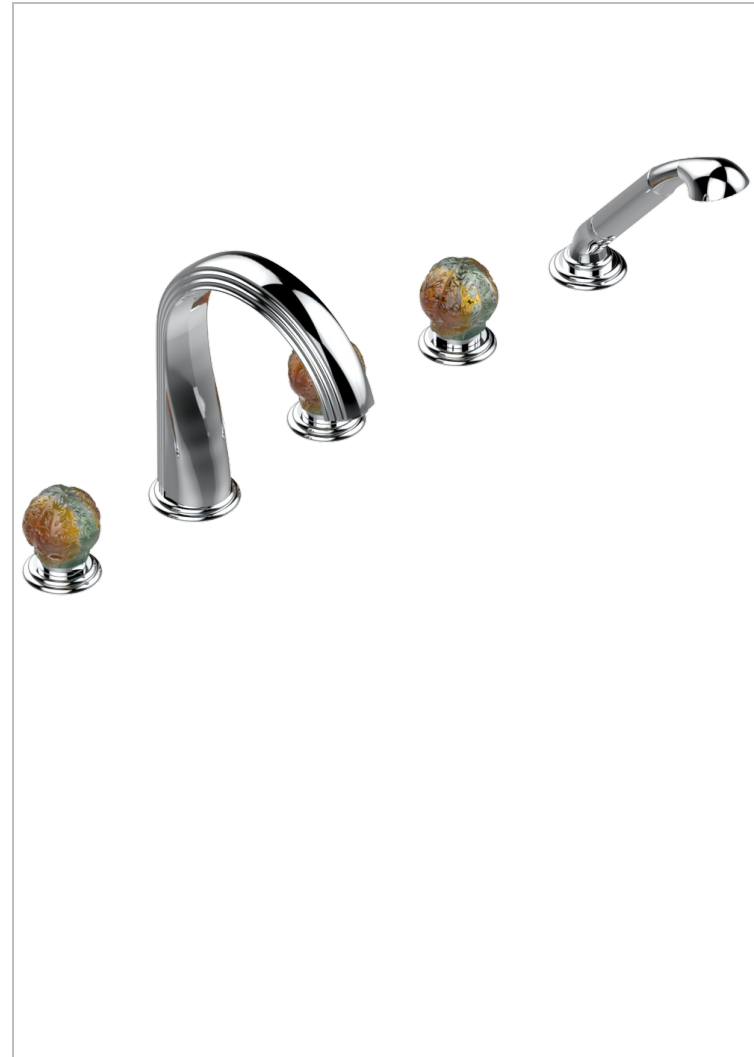

5-hole bath/shower mixer with super goliath spout, 2 x 3/4" valves, and rim mounted handshower supplied by progressive cartridge mixer

### CHARACTERISTIC

- Flore
- 5-hole bath/shower mixer with super goliath spout, 2 x 3/4" valves, and rim mounted handshower supplied by progressive cartridge mixer

### TECHNICAL SPECS

- Recommandé : 3 bars (max. 5 bars) - Advised : 43,5 psi (max. 72 psi)
- Bec : 35 l/min à 3 bars - Douchette : 9,5 l/min à 3 bars
- Spout : 9.26 gpm at 43.5 psi - Handshower : 2.5 gpm at 43.5 psi

### AVAILABLE FINITIONS

Antique nickel - H28  
Black ceram - D30  
Blush PVD - H62  
Brass color PVD - H49  
Brown bronze color PVD - F33  
Gold color PVD - H52

Graphite PVD - H64  
Lacquered light bronze - D01  
Matt Umber PVD - H67  
Matt blush PVD - H60  
Matt brass color PVD - H50  
Matt brown bronze color PVD - F34