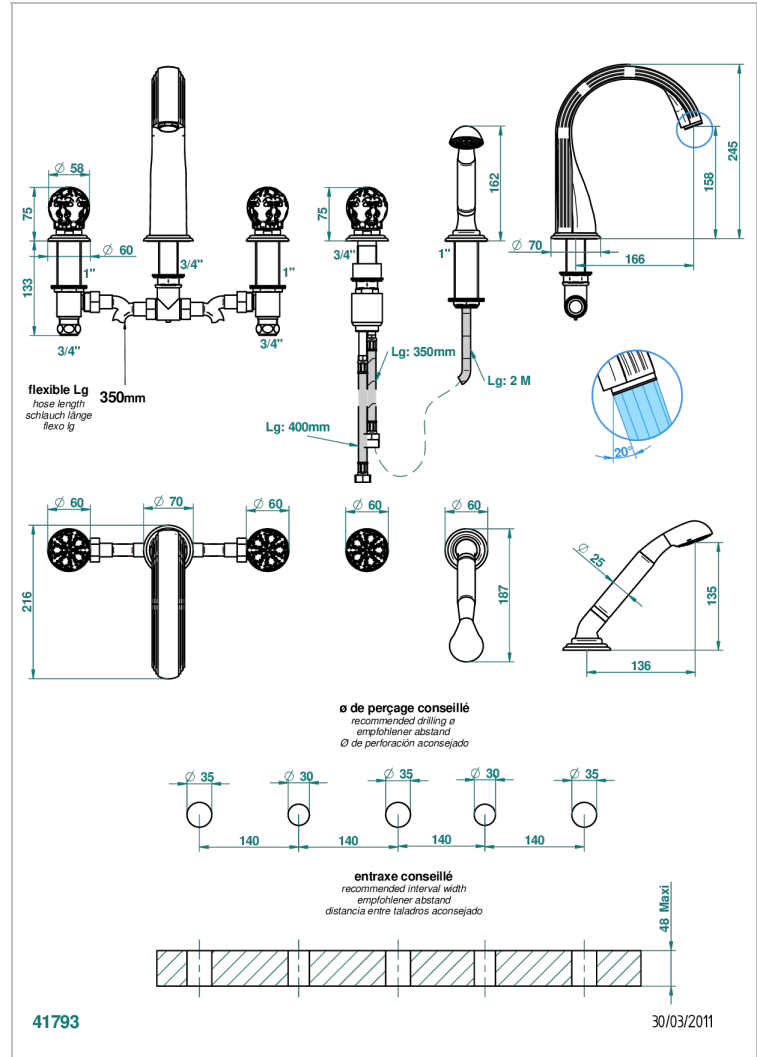

5-hole bath/shower mixer with super goliath spout, 2 x 3/4" valves, and rim mounted handshower supplied by progressive cartridge mixer

### CHARACTERISTIC

- Flore
- 5-hole bath/shower mixer with super goliath spout, 2 x 3/4" valves, and rim mounted handshower supplied by progressive cartridge mixer

### TECHNICAL SPECS

- Recommandé : 3 bars (max. 5 bars) - Advised : 43,5 psi (max. 72 psi)
- Bec : 35 l/min à 3 bars - Douchette : 9,5 l/min à 3 bars
- Spout : 9.26 gpm at 43.5 psi - Handshower : 2.5 gpm at 43.5 psi