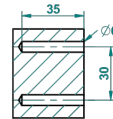

41791

04/11/2015

CHARACTERISTIC

- Rose
- Wall mounted WC brush and holder, all metal

AVAILABLE FINITIONS

Antique nickel - H28
Black ceram - D30
Blush PVD - H62
Brass color PVD - H49
Brown bronze color PVD - F33
Gold color PVD - H52

Graphite PVD - H64
Matt Umber PVD - H67
Matt blush PVD - H60
Matt brass color PVD - H50
Matt brown bronze color PVD - F34
Matt chrome - C02

Matt gold - F07
Matt gold color PVD - H53
Matt graphite PVD - H65
Matt nickel (color finish) - C01
Matt nickel color PVD - H56
Nickel color PVD - H55

Polished chrome (color finish) - A02
Polished chrome / Polished gold (color finish) - G02
Polished gold (color finish) - F01
Polished nickel - B01
Soft matt gold - F31
Umber PVD - H66