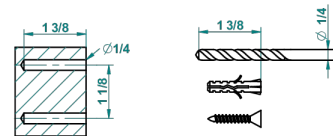

41791

04/11/2015

CHARACTERISTIC

- Rose
- Wall mounted WC brush and holder, all metal

AVAILABLE FINITIONS

Antique nickel - H28
Black ceram - D30
Blush PVD - H62
Brass color PVD - H49
Brown bronze color PVD - F33
Gold color PVD - H52

Graphite PVD - H64
Matt Umber PVD - H67
Matt blush PVD - H60
Matt brass color PVD - H50
Matt brown bronze color PVD - F34
Matt chrome - C02

Matt gold - F07
Matt gold color PVD - H53
Matt graphite PVD - H65
Matt nickel (color finish) - C01
Matt nickel color PVD - H56
Nickel color PVD - H55

Polished chrome (color finish) - A02
Polished chrome / Polished gold (color finish) - G02
Polished gold (color finish) - F01
Polished nickel - B01
Soft matt gold - F31
Umber PVD - H66