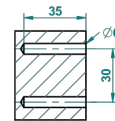

SUN DRAGON

U5D-4720

Wall mounted toilet brush holder

THG®
PARIS

41791

04/11/2015

CHARACTERISTIC

- Sun Dragon
- Wall mounted toilet brush holder

AVAILABLE FINITIONS

Black ceram - D30
Blush PVD - H62
Brass color PVD - H49
Brown bronze color PVD - F33
Chrome polished - A02
Chrome polished / gold polished - G02

Copper antique matt, coated - H07
Gold color PVD - H52
Gold mat - F07
Gold polished - F01
Graphite PVD - H64
Light coated bronze - D01

Matt Umber PVD - H67
Matt blush PVD - H60
Matt brass color PVD - H50
Matt brown bronze color PVD - F34
Matt chrome (American satin) - C02
Matt gold color PVD - H53

Matt graphite PVD - H65
Matt nickel (American satin) - C01
Matt nickel color PVD - H56
Nickel antique / Sovereign - H28
Nickel color PVD - H55
Nickel polished - B01

Soft gold - F30
Soft matt gold - F31
Umber PVD - H66