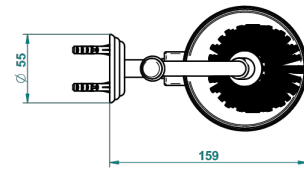

SUN DRAGON

U5D-4720

Wall mounted toilet brush holder

THG®
PARIS

41791

04/11/2015

CHARACTERISTIC

- Sun Dragon
- Wall mounted toilet brush holder

AVAILABLE FINITIONS

Black ceram - D30
Blush PVD - H62
Brass color PVD - H49
Brown bronze color PVD - F33
Chrome polished - A02
Chrome polished / gold polished - G02

Copper antique matt, coated - H07
Gold color PVD - H52
Gold mat - F07
Gold polished - F01
Graphite PVD - H64
Light coated bronze - D01

Matt Umber PVD - H67
Matt blush PVD - H60
Matt brass color PVD - H50
Matt brown bronze color PVD - F34
Matt chrome (American satin) - C02
Matt gold color PVD - H53

Matt graphite PVD - H65
Matt nickel (American satin) - C01
Matt nickel color PVD - H56
Nickel antique / Sovereign - H28
Nickel color PVD - H55
Nickel polished - B01

Soft gold - F30
Soft matt gold - F31
Umber PVD - H66