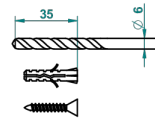

SUN DRAGON

U5D-4720

Wall mounted toilet brush holder

THG®
PARIS

41791

04/11/2015

CHARACTERISTIC

- Sun Dragon
- Wall mounted toilet brush holder

AVAILABLE FINITIONS

Black ceram - D30
Blush PVD - H62
Brass color PVD - H49
Brown bronze color PVD - F33
Chrome polished - A02
Chrome polished / gold polished - G02

Copper antique matt, coated - H07
Gold color PVD - H52
Gold mat - F07
Gold polished - F01
Graphite PVD - H64
Light coated bronze - D01

Matt Umber PVD - H67
Matt blush PVD - H60
Matt brass color PVD - H50
Matt brown bronze color PVD - F34
Matt chrome (American satin) - C02
Matt gold color PVD - H53

Matt graphite PVD - H65
Matt nickel (American satin) - C01
Matt nickel color PVD - H56
Nickel antique / Sovereign - H28
Nickel color PVD - H55
Nickel polished - B01

Soft gold - F30
Soft matt gold - F31
Umber PVD - H66