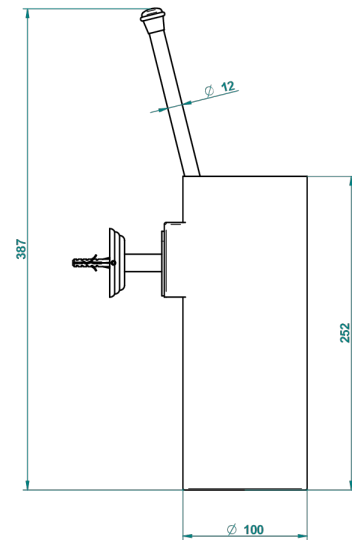

SUN DRAGON

U5D-4720

Wall mounted toilet brush holder

THG®
PARIS

41791

04/11/2015

CHARACTERISTIC

- Sun Dragon
- Wall mounted toilet brush holder

AVAILABLE FINITIONS

Black ceram - D30
Blush PVD - H62
Brass color PVD - H49
Brown bronze color PVD - F33
Chrome polished - A02
Chrome polished / gold polished - G02

Copper antique matt, coated - H07
Gold color PVD - H52
Gold mat - F07
Gold polished - F01
Graphite PVD - H64
Light coated bronze - D01

Matt Umber PVD - H67
Matt blush PVD - H60
Matt brass color PVD - H50
Matt brown bronze color PVD - F34
Matt chrome (American satin) - C02
Matt gold color PVD - H53

Matt graphite PVD - H65
Matt nickel (American satin) - C01
Matt nickel color PVD - H56
Nickel antique / Sovereign - H28
Nickel color PVD - H55
Nickel polished - B01

Soft gold - F30
Soft matt gold - F31
Umber PVD - H66