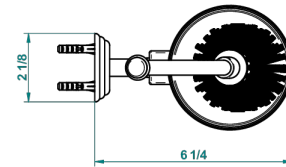

SUN DRAGON

U5D-4720

Wall mounted toilet brush holder

THG®
PARIS

41791

04/11/2015

CHARACTERISTIC

- Sun Dragon
- Wall mounted toilet brush holder

AVAILABLE FINITIONS

Black ceram - D30
Blush PVD - H62
Brass color PVD - H49
Brown bronze color PVD - F33
Chrome polished - A02
Chrome polished / gold polished - G02

Copper antique matt, coated - H07
Gold color PVD - H52
Gold mat - F07
Gold polished - F01
Graphite PVD - H64
Light coated bronze - D01

Matt Umber PVD - H67
Matt blush PVD - H60
Matt brass color PVD - H50
Matt brown bronze color PVD - F34
Matt chrome (American satin) - C02
Matt gold color PVD - H53

Matt graphite PVD - H65
Matt nickel (American satin) - C01
Matt nickel color PVD - H56
Nickel antique / Sovereign - H28
Nickel color PVD - H55
Nickel polished - B01

Soft gold - F30
Soft matt gold - F31
Umber PVD - H66