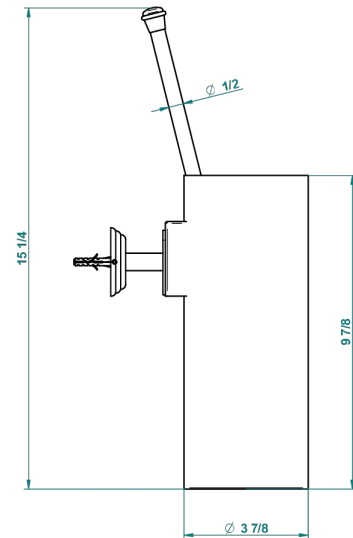

SUN DRAGON

U5D-4720

Wall mounted toilet brush holder

THG®
PARIS

41791

04/11/2015

CHARACTERISTIC

- Sun Dragon
- Wall mounted toilet brush holder

AVAILABLE FINITIONS

Black ceram - D30
Blush PVD - H62
Brass color PVD - H49
Brown bronze color PVD - F33
Chrome polished - A02
Chrome polished / gold polished - G02

Copper antique matt, coated - H07
Gold color PVD - H52
Gold mat - F07
Gold polished - F01
Graphite PVD - H64
Light coated bronze - D01

Matt Umber PVD - H67
Matt blush PVD - H60
Matt brass color PVD - H50
Matt brown bronze color PVD - F34
Matt chrome (American satin) - C02
Matt gold color PVD - H53

Matt graphite PVD - H65
Matt nickel (American satin) - C01
Matt nickel color PVD - H56
Nickel antique / Sovereign - H28
Nickel color PVD - H55
Nickel polished - B01

Soft gold - F30
Soft matt gold - F31
Umber PVD - H66