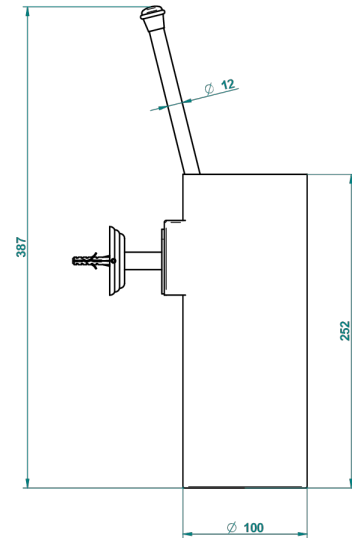

SUN DRAGON

U5D-4720

Wall mounted WC brush and holder, all metal

THG®
PARIS

41791

04/11/2015

CHARACTERISTIC

- Sun Dragon
- Wall mounted WC brush and holder, all metal

AVAILABLE FINITIONS

Antique nickel - H28
Black ceram - D30
Blush PVD - H62
Brass color PVD - H49
Brown bronze color PVD - F33
Gold color PVD - H52

Graphite PVD - H64
Lacquered light bronze - D01
Matt Umber PVD - H67
Matt blush PVD - H60
Matt brass color PVD - H50
Matt brown bronze color PVD - F34

Matt chrome - C02
Matt gold - F07
Matt gold color PVD - H53
Matt graphite PVD - H65
Matt nickel (color finish) - C01
Matt nickel color PVD - H56

Nickel color PVD - H55
Polished chrome (color finish) - A02
Polished chrome / Polished gold (color finish) - G02
Polished gold (color finish) - F01
Polished nickel - B01
Soft gold - F30

Soft matt gold - F31
Umber PVD - H66
Varnished matt antique red copper (color finish) - H07