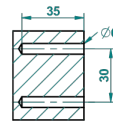

SUN DRAGON

U5D-4720

Wall mounted WC brush and holder, all metal

THG®
PARIS

41791

04/11/2015

CHARACTERISTIC

- Sun Dragon
- Wall mounted WC brush and holder, all metal

AVAILABLE FINITIONS

Antique nickel - H28
Black ceram - D30
Blush PVD - H62
Brass color PVD - H49
Brown bronze color PVD - F33
Gold color PVD - H52

Graphite PVD - H64
Lacquered light bronze - D01
Matt Umber PVD - H67
Matt blush PVD - H60
Matt brass color PVD - H50
Matt brown bronze color PVD - F34

Matt chrome - C02
Matt gold - F07
Matt gold color PVD - H53
Matt graphite PVD - H65
Matt nickel (color finish) - C01
Matt nickel color PVD - H56

Nickel color PVD - H55
Polished chrome (color finish) - A02
Polished chrome / Polished gold (color finish) - G02
Polished gold (color finish) - F01
Polished nickel - B01
Soft gold - F30

Soft matt gold - F31
Umber PVD - H66
Varnished matt antique red copper (color finish) - H07