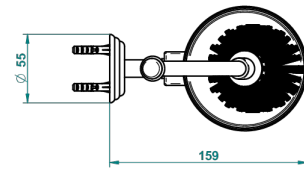

SUN DRAGON

U5D-4720

Wall mounted WC brush and holder, all metal

THG®
PARIS

41791

04/11/2015

CHARACTERISTIC

- Sun Dragon
- Wall mounted WC brush and holder, all metal

AVAILABLE FINITIONS

Antique nickel - H28
Black ceram - D30
Blush PVD - H62
Brass color PVD - H49
Brown bronze color PVD - F33
Gold color PVD - H52

Graphite PVD - H64
Lacquered light bronze - D01
Matt Umber PVD - H67
Matt blush PVD - H60
Matt brass color PVD - H50
Matt brown bronze color PVD - F34

Matt chrome - C02
Matt gold - F07
Matt gold color PVD - H53
Matt graphite PVD - H65
Matt nickel (color finish) - C01
Matt nickel color PVD - H56

Nickel color PVD - H55
Polished chrome (color finish) - A02
Polished chrome / Polished gold (color finish) - G02
Polished gold (color finish) - F01
Polished nickel - B01
Soft gold - F30

Soft matt gold - F31
Umber PVD - H66
Varnished matt antique red copper (color finish) - H07