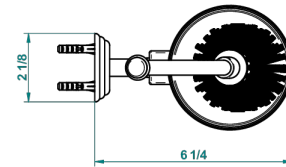

SUN DRAGON

U5D-4720

Wall mounted WC brush and holder, all metal

THG®
PARIS

41791

04/11/2015

CHARACTERISTIC

- Sun Dragon
- Wall mounted WC brush and holder, all metal

AVAILABLE FINITIONS

Antique nickel - H28
Black ceram - D30
Blush PVD - H62
Brass color PVD - H49
Brown bronze color PVD - F33
Gold color PVD - H52

Graphite PVD - H64
Lacquered light bronze - D01
Matt Umber PVD - H67
Matt blush PVD - H60
Matt brass color PVD - H50
Matt brown bronze color PVD - F34

Matt chrome - C02
Matt gold - F07
Matt gold color PVD - H53
Matt graphite PVD - H65
Matt nickel (color finish) - C01
Matt nickel color PVD - H56

Nickel color PVD - H55
Polished chrome (color finish) - A02
Polished chrome / Polished gold (color finish) - G02
Polished gold (color finish) - F01
Polished nickel - B01
Soft gold - F30

Soft matt gold - F31
Umber PVD - H66
Varnished matt antique red copper (color finish) - H07