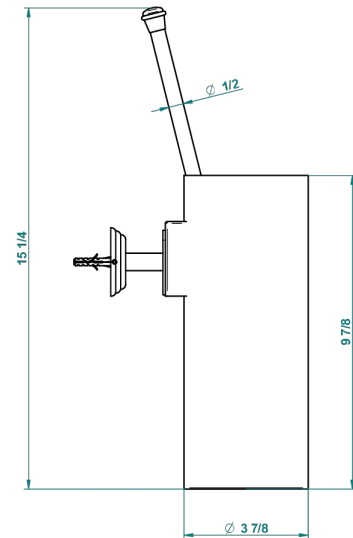

SUN DRAGON

U5D-4720

Wall mounted WC brush and holder, all metal

THG®
PARIS

41791

04/11/2015

CHARACTERISTIC

- Sun Dragon
- Wall mounted WC brush and holder, all metal

AVAILABLE FINITIONS

Antique nickel - H28
Black ceram - D30
Blush PVD - H62
Brass color PVD - H49
Brown bronze color PVD - F33
Gold color PVD - H52

Graphite PVD - H64
Lacquered light bronze - D01
Matt Umber PVD - H67
Matt blush PVD - H60
Matt brass color PVD - H50
Matt brown bronze color PVD - F34

Matt chrome - C02
Matt gold - F07
Matt gold color PVD - H53
Matt graphite PVD - H65
Matt nickel (color finish) - C01
Matt nickel color PVD - H56

Nickel color PVD - H55
Polished chrome (color finish) - A02
Polished chrome / Polished gold (color finish) - G02
Polished gold (color finish) - F01
Polished nickel - B01
Soft gold - F30

Soft matt gold - F31
Umber PVD - H66
Varnished matt antique red copper (color finish) - H07