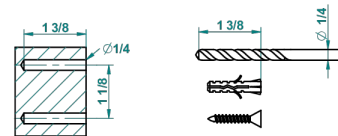

41791

04/11/2015

CHARACTERISTIC

- Flore
- Wall mounted toilet brush holder

AVAILABLE FINITIONS

Black ceram - D30
Blush PVD - H62
Brass color PVD - H49
Brown bronze color PVD - F33
Chrome polished - A02
Chrome polished / gold polished - G02

Copper antique matt, coated - H07
Gold color PVD - H52
Gold mat - F07
Gold polished - F01
Graphite PVD - H64
Light coated bronze - D01

Matt Umber PVD - H67
Matt blush PVD - H60
Matt brass color PVD - H50
Matt brown bronze color PVD - F34
Matt chrome (American satin) - C02
Matt gold color PVD - H53

Matt graphite PVD - H65
Matt nickel (American satin) - C01
Matt nickel color PVD - H56
Nickel antique / Sovereign - H28
Nickel color PVD - H55
Nickel polished - B01

Soft gold - F30
Soft matt gold - F31
Umber PVD - H66