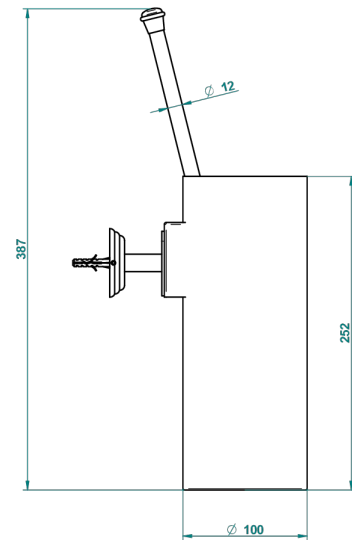

MARQUISE PLATINUM DECOR

A7G-4720

Wall mounted toilet brush holder

THG®
PARIS

41791

04/11/2015

CHARACTERISTIC

- Marquise platinum decor
- Wall mounted toilet brush holder

AVAILABLE FINITIONS

Black ceram - D30
Blush PVD - H62
Brass color PVD - H49
Brown bronze color PVD - F33
Chrome polished - A02
Chrome polished / gold polished - G02

Copper antique matt, coated - H07
Gold color PVD - H52
Gold mat - F07
Gold polished - F01
Graphite PVD - H64
Light coated bronze - D01

Matt Umber PVD - H67
Matt blush PVD - H60
Matt brass color PVD - H50
Matt brown bronze color PVD - F34
Matt chrome (American satin) - C02
Matt gold color PVD - H53

Matt graphite PVD - H65
Matt nickel (American satin) - C01
Matt nickel color PVD - H56
Nickel antique / Sovereign - H28
Nickel color PVD - H55
Nickel polished - B01

Soft gold - F30
Soft matt gold - F31
Umber PVD - H66