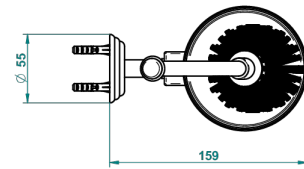

MARQUISE PLATINUM DECOR

A7G-4720

Wall mounted toilet brush holder

THG®
PARIS

41791

04/11/2015

CHARACTERISTIC

- Marquise platinum decor
- Wall mounted toilet brush holder

AVAILABLE FINITIONS

Black ceram - D30
Blush PVD - H62
Brass color PVD - H49
Brown bronze color PVD - F33
Chrome polished - A02
Chrome polished / gold polished - G02

Copper antique matt, coated - H07
Gold color PVD - H52
Gold mat - F07
Gold polished - F01
Graphite PVD - H64
Light coated bronze - D01

Matt Umber PVD - H67
Matt blush PVD - H60
Matt brass color PVD - H50
Matt brown bronze color PVD - F34
Matt chrome (American satin) - C02
Matt gold color PVD - H53

Matt graphite PVD - H65
Matt nickel (American satin) - C01
Matt nickel color PVD - H56
Nickel antique / Sovereign - H28
Nickel color PVD - H55
Nickel polished - B01

Soft gold - F30
Soft matt gold - F31
Umber PVD - H66