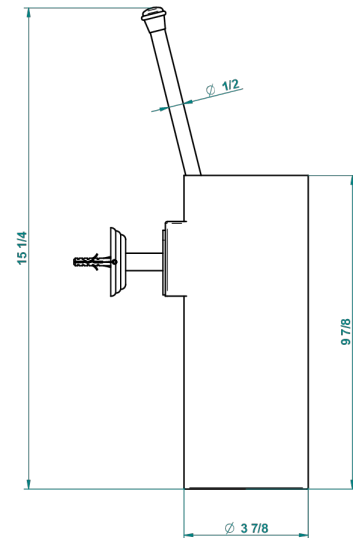

MARQUISE PLATINUM DECOR

A7G-4720

Wall mounted toilet brush holder

THG®
PARIS

41791

04/11/2015

CHARACTERISTIC

- Marquise platinum decor
- Wall mounted toilet brush holder

AVAILABLE FINITIONS

Black ceram - D30
Blush PVD - H62
Brass color PVD - H49
Brown bronze color PVD - F33
Chrome polished - A02
Chrome polished / gold polished - G02

Copper antique matt, coated - H07
Gold color PVD - H52
Gold mat - F07
Gold polished - F01
Graphite PVD - H64
Light coated bronze - D01

Matt Umber PVD - H67
Matt blush PVD - H60
Matt brass color PVD - H50
Matt brown bronze color PVD - F34
Matt chrome (American satin) - C02
Matt gold color PVD - H53

Matt graphite PVD - H65
Matt nickel (American satin) - C01
Matt nickel color PVD - H56
Nickel antique / Sovereign - H28
Nickel color PVD - H55
Nickel polished - B01

Soft gold - F30
Soft matt gold - F31
Umber PVD - H66