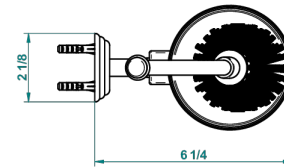

MARQUISE PLATINUM DECOR

A7G-4720

Wall mounted toilet brush holder

THG®
PARIS

41791

04/11/2015

CHARACTERISTIC

- Marquise platinum decor
- Wall mounted toilet brush holder

AVAILABLE FINITIONS

Black ceram - D30
Blush PVD - H62
Brass color PVD - H49
Brown bronze color PVD - F33
Chrome polished - A02
Chrome polished / gold polished - G02

Copper antique matt, coated - H07
Gold color PVD - H52
Gold mat - F07
Gold polished - F01
Graphite PVD - H64
Light coated bronze - D01

Matt Umber PVD - H67
Matt blush PVD - H60
Matt brass color PVD - H50
Matt brown bronze color PVD - F34
Matt chrome (American satin) - C02
Matt gold color PVD - H53

Matt graphite PVD - H65
Matt nickel (American satin) - C01
Matt nickel color PVD - H56
Nickel antique / Sovereign - H28
Nickel color PVD - H55
Nickel polished - B01

Soft gold - F30
Soft matt gold - F31
Umber PVD - H66