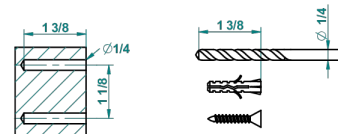

MARQUISE PLATINUM DECOR

A7G-4720

Wall mounted toilet brush holder

THG®
PARIS

41791

04/11/2015

CHARACTERISTIC

- Marquise platinum decor
- Wall mounted toilet brush holder

AVAILABLE FINITIONS

Black ceram - D30
Blush PVD - H62
Brass color PVD - H49
Brown bronze color PVD - F33
Chrome polished - A02
Chrome polished / gold polished - G02

Copper antique matt, coated - H07
Gold color PVD - H52
Gold mat - F07
Gold polished - F01
Graphite PVD - H64
Light coated bronze - D01

Matt Umber PVD - H67
Matt blush PVD - H60
Matt brass color PVD - H50
Matt brown bronze color PVD - F34
Matt chrome (American satin) - C02
Matt gold color PVD - H53

Matt graphite PVD - H65
Matt nickel (American satin) - C01
Matt nickel color PVD - H56
Nickel antique / Sovereign - H28
Nickel color PVD - H55
Nickel polished - B01

Soft gold - F30
Soft matt gold - F31
Umber PVD - H66