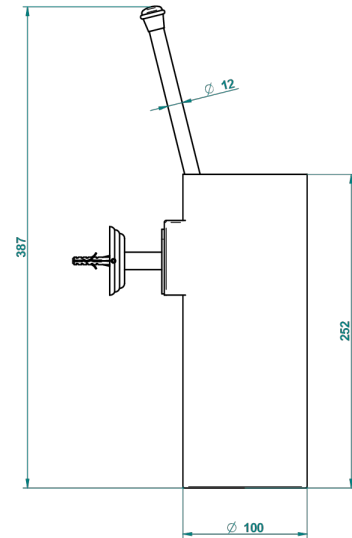

MARQUISE PLATINUM DECOR

A7G-4720

Wall mounted WC brush and holder, all metal

THG®
PARIS

41791

04/11/2015

CHARACTERISTIC

- Marquise platinum decor
- Wall mounted WC brush and holder, all metal

AVAILABLE FINITIONS

Antique nickel - H28
Black ceram - D30
Blush PVD - H62
Brass color PVD - H49
Brown bronze color PVD - F33
Gold color PVD - H52

Graphite PVD - H64
Lacquered light bronze - D01
Matt Umber PVD - H67
Matt blush PVD - H60
Matt brass color PVD - H50
Matt brown bronze color PVD - F34

Matt chrome - C02
Matt gold - F07
Matt gold color PVD - H53
Matt graphite PVD - H65
Matt nickel (color finish) - C01
Matt nickel color PVD - H56

Nickel color PVD - H55
Polished chrome (color finish) - A02
Polished chrome / Polished gold (color finish) - G02
Polished gold (color finish) - F01
Polished nickel - B01
Soft gold - F30

Soft matt gold - F31
Umber PVD - H66
Varnished matt antique red copper (color finish) - H07