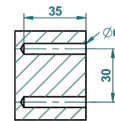

MARQUISE PLATINUM DECOR

A7G-4720

Wall mounted WC brush and holder, all metal

THG®
PARIS

41791

04/11/2015

CHARACTERISTIC

- Marquise platinum decor
- Wall mounted WC brush and holder, all metal

AVAILABLE FINITIONS

Antique nickel - H28
Black ceram - D30
Blush PVD - H62
Brass color PVD - H49
Brown bronze color PVD - F33
Gold color PVD - H52

Graphite PVD - H64
Lacquered light bronze - D01
Matt Umber PVD - H67
Matt blush PVD - H60
Matt brass color PVD - H50
Matt brown bronze color PVD - F34

Matt chrome - C02
Matt gold - F07
Matt gold color PVD - H53
Matt graphite PVD - H65
Matt nickel (color finish) - C01
Matt nickel color PVD - H56

Nickel color PVD - H55
Polished chrome (color finish) - A02
Polished chrome / Polished gold (color finish) - G02
Polished gold (color finish) - F01
Polished nickel - B01
Soft gold - F30

Soft matt gold - F31
Umber PVD - H66
Varnished matt antique red copper (color finish) - H07