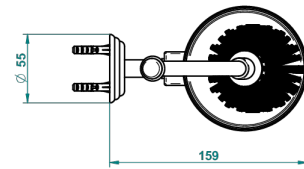

MARQUISE PLATINUM DECOR

A7G-4720

Wall mounted WC brush and holder, all metal

THG®
PARIS

41791

04/11/2015

CHARACTERISTIC

- Marquise platinum decor
- Wall mounted WC brush and holder, all metal

AVAILABLE FINITIONS

Antique nickel - H28
Black ceram - D30
Blush PVD - H62
Brass color PVD - H49
Brown bronze color PVD - F33
Gold color PVD - H52

Graphite PVD - H64
Lacquered light bronze - D01
Matt Umber PVD - H67
Matt blush PVD - H60
Matt brass color PVD - H50
Matt brown bronze color PVD - F34

Matt chrome - C02
Matt gold - F07
Matt gold color PVD - H53
Matt graphite PVD - H65
Matt nickel (color finish) - C01
Matt nickel color PVD - H56

Nickel color PVD - H55
Polished chrome (color finish) - A02
Polished chrome / Polished gold (color finish) - G02
Polished gold (color finish) - F01
Polished nickel - B01
Soft gold - F30

Soft matt gold - F31
Umber PVD - H66
Varnished matt antique red copper (color finish) - H07