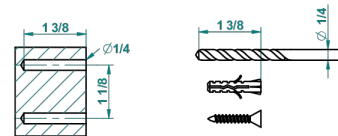

MARQUISE PLATINUM DECOR

A7G-4720

Wall mounted WC brush and holder, all metal

THG®
PARIS

41791

04/11/2015

CHARACTERISTIC

- Marquise platinum decor
- Wall mounted WC brush and holder, all metal

AVAILABLE FINITIONS

Antique nickel - H28
Black ceram - D30
Blush PVD - H62
Brass color PVD - H49
Brown bronze color PVD - F33
Gold color PVD - H52

Graphite PVD - H64
Lacquered light bronze - D01
Matt Umber PVD - H67
Matt blush PVD - H60
Matt brass color PVD - H50
Matt brown bronze color PVD - F34

Matt chrome - C02
Matt gold - F07
Matt gold color PVD - H53
Matt graphite PVD - H65
Matt nickel (color finish) - C01
Matt nickel color PVD - H56

Nickel color PVD - H55
Polished chrome (color finish) - A02
Polished chrome / Polished gold (color finish) - G02
Polished gold (color finish) - F01
Polished nickel - B01
Soft gold - F30

Soft matt gold - F31
Umber PVD - H66
Varnished matt antique red copper (color finish) - H07