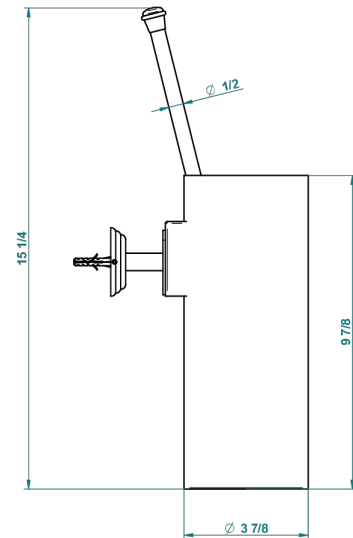

MARQUISE PLATINUM DECOR

A7G-4720

Wall mounted WC brush and holder, all metal

THG®
PARIS

41791

04/11/2015

CHARACTERISTIC

- Marquise platinum decor
- Wall mounted WC brush and holder, all metal

AVAILABLE FINITIONS

Antique nickel - H28
Black ceram - D30
Blush PVD - H62
Brass color PVD - H49
Brown bronze color PVD - F33
Gold color PVD - H52

Graphite PVD - H64
Lacquered light bronze - D01
Matt Umber PVD - H67
Matt blush PVD - H60
Matt brass color PVD - H50
Matt brown bronze color PVD - F34

Matt chrome - C02
Matt gold - F07
Matt gold color PVD - H53
Matt graphite PVD - H65
Matt nickel (color finish) - C01
Matt nickel color PVD - H56

Nickel color PVD - H55
Polished chrome (color finish) - A02
Polished chrome / Polished gold (color finish) - G02
Polished gold (color finish) - F01
Polished nickel - B01
Soft gold - F30

Soft matt gold - F31
Umber PVD - H66
Varnished matt antique red copper (color finish) - H07