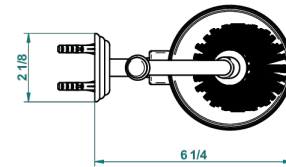

MARQUISE PLATINUM DECOR

A7G-4720

Wall mounted WC brush and holder, all metal

THG®
PARIS

41791

04/11/2015

CHARACTERISTIC

- Marquise platinum decor
- Wall mounted WC brush and holder, all metal

AVAILABLE FINITIONS

Antique nickel - H28
Black ceram - D30
Blush PVD - H62
Brass color PVD - H49
Brown bronze color PVD - F33
Gold color PVD - H52

Graphite PVD - H64
Lacquered light bronze - D01
Matt Umber PVD - H67
Matt blush PVD - H60
Matt brass color PVD - H50
Matt brown bronze color PVD - F34

Matt chrome - C02
Matt gold - F07
Matt gold color PVD - H53
Matt graphite PVD - H65
Matt nickel (color finish) - C01
Matt nickel color PVD - H56

Nickel color PVD - H55
Polished chrome (color finish) - A02
Polished chrome / Polished gold (color finish) - G02
Polished gold (color finish) - F01
Polished nickel - B01
Soft gold - F30

Soft matt gold - F31
Umber PVD - H66
Varnished matt antique red copper (color finish) - H07