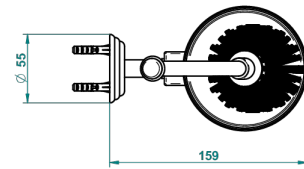

MARQUISE GOLD DECOR

A7F-4720

Wall mounted toilet brush holder

THG®
PARIS

41791

04/11/2015

CHARACTERISTIC

- Marquise Gold decor
- Wall mounted toilet brush holder

AVAILABLE FINITIONS

Black ceram - D30
Blush PVD - H62
Brass color PVD - H49
Brown bronze color PVD - F33
Chrome polished - A02
Chrome polished / gold polished - G02

Copper antique matt, coated - H07
Gold color PVD - H52
Gold mat - F07
Gold polished - F01
Graphite PVD - H64
Light coated bronze - D01

Matt Umber PVD - H67
Matt blush PVD - H60
Matt brass color PVD - H50
Matt brown bronze color PVD - F34
Matt chrome (American satin) - C02
Matt gold color PVD - H53

Matt graphite PVD - H65
Matt nickel (American satin) - C01
Matt nickel color PVD - H56
Nickel antique / Sovereign - H28
Nickel color PVD - H55
Nickel polished - B01

Soft gold - F30
Soft matt gold - F31
Umber PVD - H66