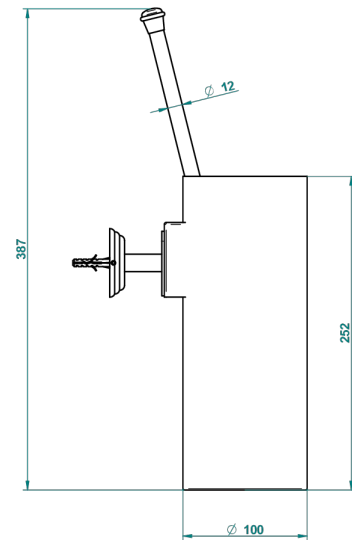

MARQUISE GOLD DECOR

A7F-4720

Wall mounted toilet brush holder

THG®
PARIS

41791

04/11/2015

CHARACTERISTIC

- Marquise Gold decor
- Wall mounted toilet brush holder

AVAILABLE FINITIONS

Black ceram - D30
Blush PVD - H62
Brass color PVD - H49
Brown bronze color PVD - F33
Chrome polished - A02
Chrome polished / gold polished - G02

Copper antique matt, coated - H07
Gold color PVD - H52
Gold mat - F07
Gold polished - F01
Graphite PVD - H64
Light coated bronze - D01

Matt Umber PVD - H67
Matt blush PVD - H60
Matt brass color PVD - H50
Matt brown bronze color PVD - F34
Matt chrome (American satin) - C02
Matt gold color PVD - H53

Matt graphite PVD - H65
Matt nickel (American satin) - C01
Matt nickel color PVD - H56
Nickel antique / Sovereign - H28
Nickel color PVD - H55
Nickel polished - B01

Soft gold - F30
Soft matt gold - F31
Umber PVD - H66