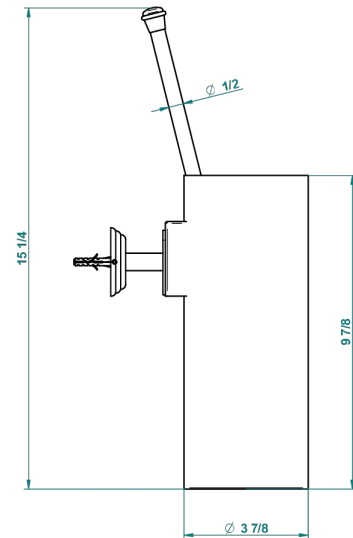

MARQUISE GOLD DECOR

A7F-4720

Wall mounted toilet brush holder

THG®
PARIS

41791

04/11/2015

CHARACTERISTIC

- Marquise Gold decor
- Wall mounted toilet brush holder

AVAILABLE FINITIONS

Black ceram - D30
Blush PVD - H62
Brass color PVD - H49
Brown bronze color PVD - F33
Chrome polished - A02
Chrome polished / gold polished - G02

Copper antique matt, coated - H07
Gold color PVD - H52
Gold mat - F07
Gold polished - F01
Graphite PVD - H64
Light coated bronze - D01

Matt Umber PVD - H67
Matt blush PVD - H60
Matt brass color PVD - H50
Matt brown bronze color PVD - F34
Matt chrome (American satin) - C02
Matt gold color PVD - H53

Matt graphite PVD - H65
Matt nickel (American satin) - C01
Matt nickel color PVD - H56
Nickel antique / Sovereign - H28
Nickel color PVD - H55
Nickel polished - B01

Soft gold - F30
Soft matt gold - F31
Umber PVD - H66