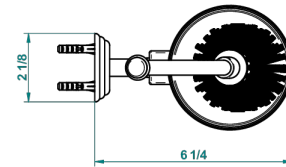

MARQUISE GOLD DECOR

A7F-4720

Wall mounted toilet brush holder

THG®
PARIS

41791

04/11/2015

CHARACTERISTIC

- Marquise Gold decor
- Wall mounted toilet brush holder

AVAILABLE FINITIONS

Black ceram - D30
Blush PVD - H62
Brass color PVD - H49
Brown bronze color PVD - F33
Chrome polished - A02
Chrome polished / gold polished - G02

Copper antique matt, coated - H07
Gold color PVD - H52
Gold mat - F07
Gold polished - F01
Graphite PVD - H64
Light coated bronze - D01

Matt Umber PVD - H67
Matt blush PVD - H60
Matt brass color PVD - H50
Matt brown bronze color PVD - F34
Matt chrome (American satin) - C02
Matt gold color PVD - H53

Matt graphite PVD - H65
Matt nickel (American satin) - C01
Matt nickel color PVD - H56
Nickel antique / Sovereign - H28
Nickel color PVD - H55
Nickel polished - B01

Soft gold - F30
Soft matt gold - F31
Umber PVD - H66