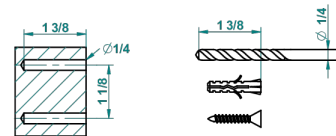

41791

04/11/2015

CHARACTERISTIC

- Ithaque Gold decor
- Wall mounted toilet brush holder

AVAILABLE FINITIONS

Black ceram - D30
Blush PVD - H62
Brass color PVD - H49
Brown bronze color PVD - F33
Chrome polished - A02
Chrome polished / gold polished - G02

Copper antique matt, coated - H07
Gold color PVD - H52
Gold mat - F07
Gold polished - F01
Graphite PVD - H64
Light coated bronze - D01

Matt Umber PVD - H67
Matt blush PVD - H60
Matt brass color PVD - H50
Matt brown bronze color PVD - F34
Matt chrome (American satin) - C02
Matt gold color PVD - H53

Matt graphite PVD - H65
Matt nickel (American satin) - C01
Matt nickel color PVD - H56
Nickel antique / Sovereign - H28
Nickel color PVD - H55
Nickel polished - B01

Soft gold - F30
Soft matt gold - F31
Umber PVD - H66