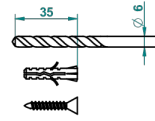

41791

04/11/2015

CHARACTERISTIC

- Dahlia
- Wall mounted toilet brush holder

AVAILABLE FINITIONS

Black ceram - D30
Blush PVD - H62
Brass color PVD - H49
Brown bronze color PVD - F33
Chrome polished - A02
Chrome polished / gold polished - G02

Copper antique matt, coated - H07
Gold color PVD - H52
Gold mat - F07
Gold polished - F01
Graphite PVD - H64
Light coated bronze - D01

Matt Umber PVD - H67
Matt blush PVD - H60
Matt brass color PVD - H50
Matt brown bronze color PVD - F34
Matt chrome (American satin) - C02
Matt gold color PVD - H53

Matt graphite PVD - H65
Matt nickel (American satin) - C01
Matt nickel color PVD - H56
Nickel antique / Sovereign - H28
Nickel color PVD - H55
Nickel polished - B01

Soft gold - F30
Soft matt gold - F31
Umber PVD - H66