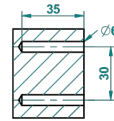

41791

04/11/2015

CHARACTERISTIC

- Dahlia
- Wall mounted toilet brush holder

AVAILABLE FINITIONS

Black ceram - D30
Blush PVD - H62
Brass color PVD - H49
Brown bronze color PVD - F33
Chrome polished - A02
Chrome polished / gold polished - G02

Copper antique matt, coated - H07
Gold color PVD - H52
Gold mat - F07
Gold polished - F01
Graphite PVD - H64
Light coated bronze - D01

Matt Umber PVD - H67
Matt blush PVD - H60
Matt brass color PVD - H50
Matt brown bronze color PVD - F34
Matt chrome (American satin) - C02
Matt gold color PVD - H53

Matt graphite PVD - H65
Matt nickel (American satin) - C01
Matt nickel color PVD - H56
Nickel antique / Sovereign - H28
Nickel color PVD - H55
Nickel polished - B01

Soft gold - F30
Soft matt gold - F31
Umber PVD - H66