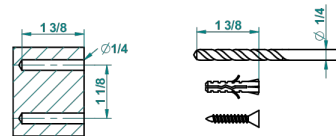

41791

04/11/2015

CHARACTERISTIC

- Dahlia
- Wall mounted toilet brush holder

AVAILABLE FINITIONS

Black ceram - D30
Blush PVD - H62
Brass color PVD - H49
Brown bronze color PVD - F33
Chrome polished - A02
Chrome polished / gold polished - G02

Copper antique matt, coated - H07
Gold color PVD - H52
Gold mat - F07
Gold polished - F01
Graphite PVD - H64
Light coated bronze - D01

Matt Umber PVD - H67
Matt blush PVD - H60
Matt brass color PVD - H50
Matt brown bronze color PVD - F34
Matt chrome (American satin) - C02
Matt gold color PVD - H53

Matt graphite PVD - H65
Matt nickel (American satin) - C01
Matt nickel color PVD - H56
Nickel antique / Sovereign - H28
Nickel color PVD - H55
Nickel polished - B01

Soft gold - F30
Soft matt gold - F31
Umber PVD - H66