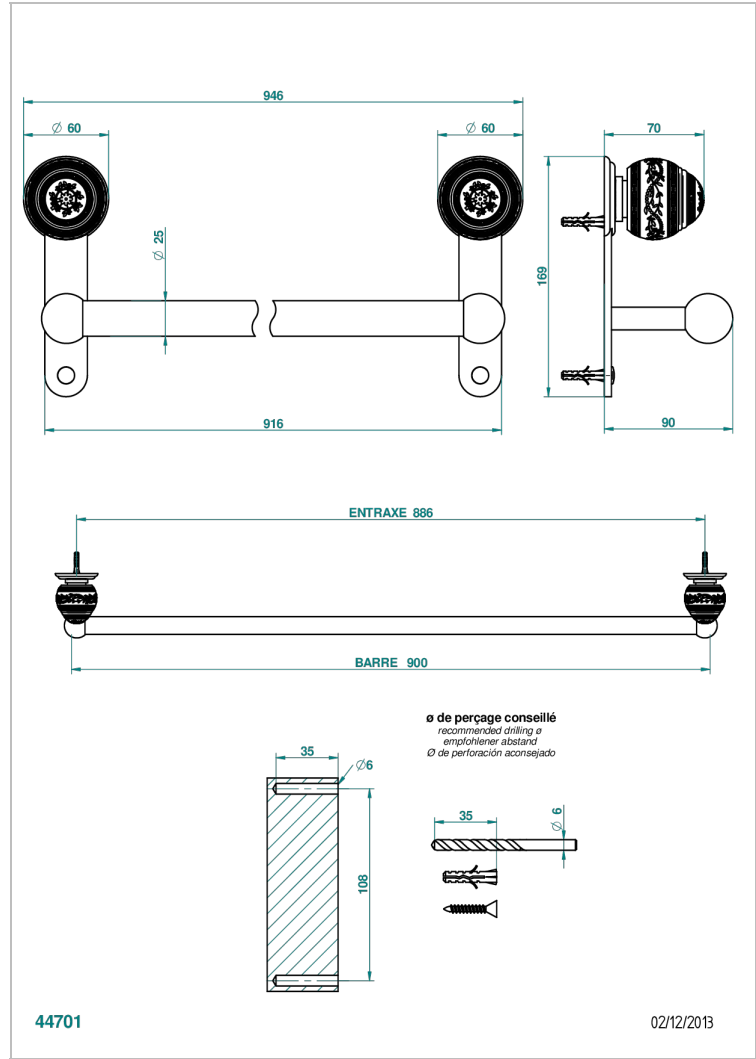

MARQUISE GOLD DECOR

A7F-526

Bath towel holder, length: 900 mm

THG[®]
PARIS

CHARACTERISTIC

- Marquise Gold decor
- Bath towel holder, length: 900 mm

AVAILABLE FINITIONS

Antique nickel - H28
Black ceram - D30
Blush PVD - H62
Brass color PVD - H49
Brown bronze color PVD - F33
Gold color PVD - H52