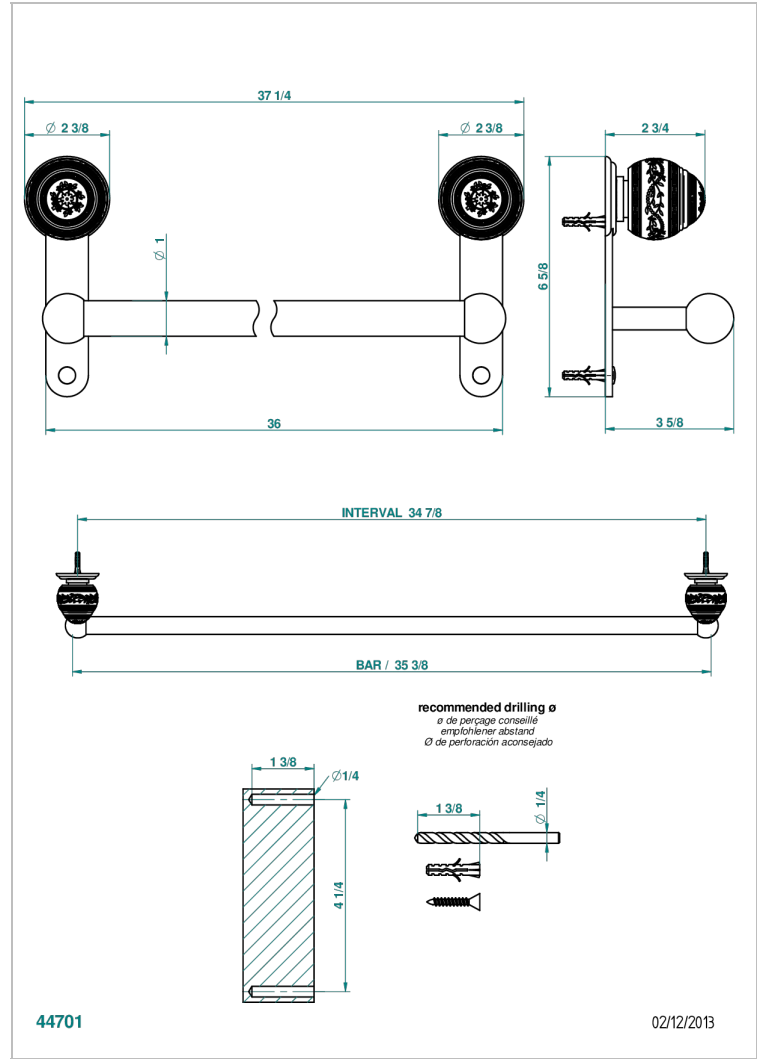

MARQUISE GOLD DECOR

A7F-526

Bath towel holder, length: 900 mm

CHARACTERISTIC

- Marquise Gold decor
- Bath towel holder, length: 900 mm

AVAILABLE FINITIONS

Antique nickel - H28
 Black ceram - D30
 Blush PVD - H62
 Brass color PVD - H49
 Brown bronze color PVD - F33
 Gold color PVD - H52