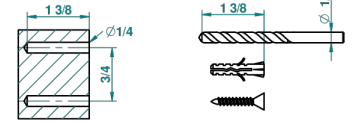

41782

30/03/2011

CHARACTERISTIC

- Flore
- Reserve toilet paper holder

AVAILABLE FINITIONS

Black ceram - D30
Blush PVD - H62
Brass color PVD - H49
Brown bronze color PVD - F33
Chrome polished - A02
Chrome polished / gold polished - G02

Copper antique matt, coated - H07
Gold color PVD - H52
Gold mat - F07
Gold polished - F01
Graphite PVD - H64
Light coated bronze - D01

Matt Umber PVD - H67
Matt blush PVD - H60
Matt brass color PVD - H50
Matt brown bronze color PVD - F34
Matt chrome (American satin) - C02
Matt gold color PVD - H53

Matt graphite PVD - H65
Matt nickel (American satin) - C01
Matt nickel color PVD - H56
Nickel antique / Sovereign - H28
Nickel color PVD - H55
Nickel polished - B01

Soft gold - F30
Soft matt gold - F31
Umber PVD - H66