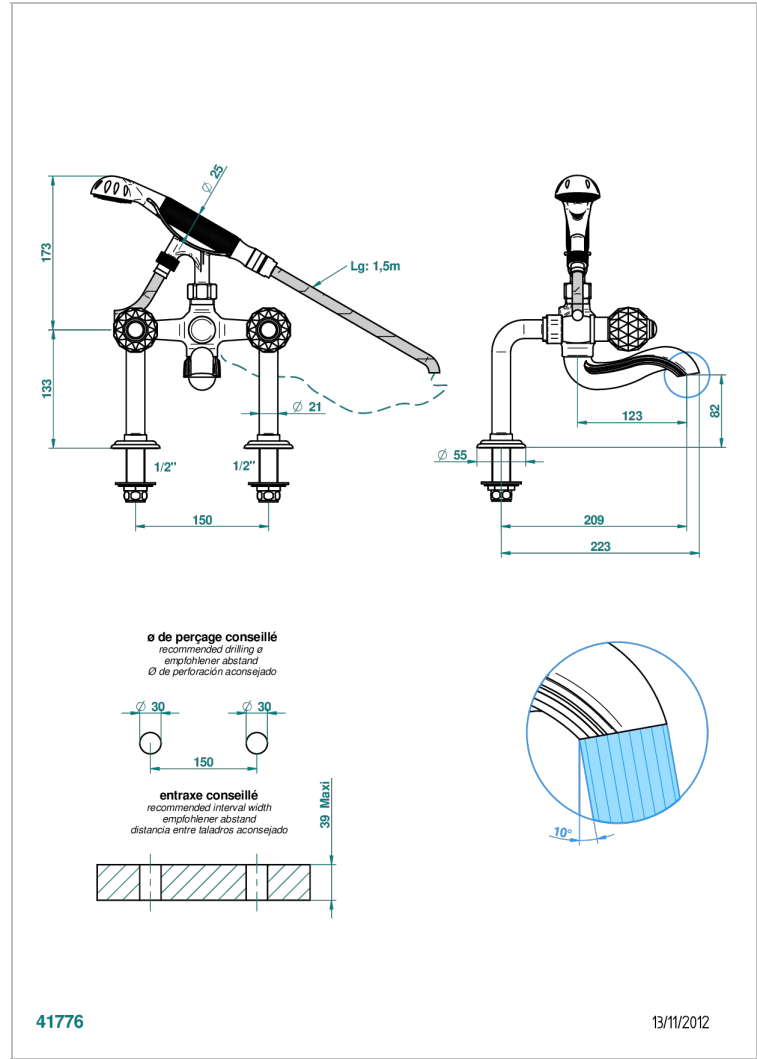

MANDARINE CRISTALLIA DIAMANT

U1K-13G

Rim mounted 2-hole bath/telephone shower mixer, shower and hose

THG[®]
PARIS

CHARACTERISTIC

- ACS : 21ACCLY034

TECHNICAL SPECS

- Recommandé : 3 bars (max. 5 bars) - Advised : 43,5 psi (max. 72 psi)
- Bec : 75 l/min à 3 bars - Douchette : 9,5 l/min à 3 bars
- Spout : 19,8 gpm at 43.5 psi - Handshower : 2.5 gpm at 43.5 psi

STANDARDS

AVAILABLE FINITIONS

Antique nickel - H28
 Black ceram - D30
 Blush PVD - H62
 Brass color PVD - H49
 Brown bronze color PVD - F33
 Gold color PVD - H52

Graphite PVD - H64
 Lacquered light bronze - D01
 Matt Umber PVD - H67
 Matt blush PVD - H60
 Matt brass color PVD - H50
 Matt brown bronze color PVD - F34