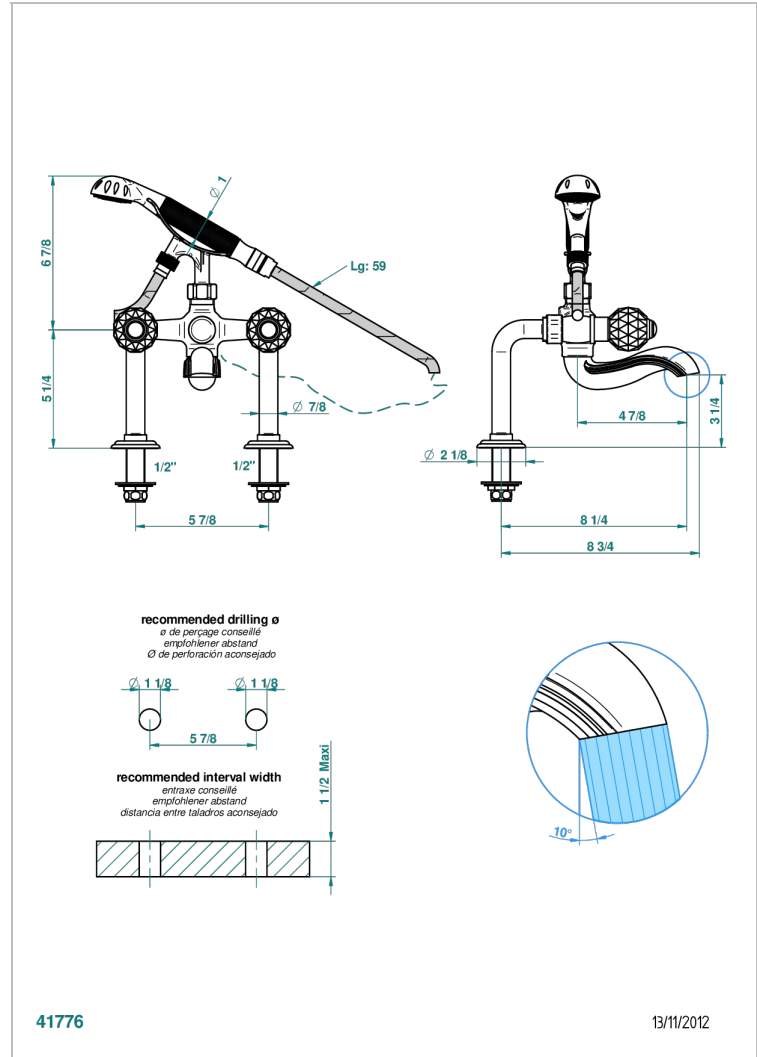

MANDARINE CRISTALLIA DIAMANT

U1K-13G

Rim mounted 2-hole bath/telephone shower mixer, shower and hose

THG[®]
PARIS

CHARACTERISTIC

- ACS : 21ACCLY034

TECHNICAL SPECS

- Recommandé : 3 bars (max. 5 bars) - Advised : 43,5 psi (max. 72 psi)
- Bec : 75 l/min à 3 bars - Douchette : 9,5 l/min à 3 bars
- Spout : 19,8 gpm at 43.5 psi - Handshower : 2.5 gpm at 43.5 psi

STANDARDS

AVAILABLE FINITIONS

Antique nickel - H28
Black ceram - D30
Blush PVD - H62
Brass color PVD - H49
Brown bronze color PVD - F33
Gold color PVD - H52

Graphite PVD - H64
Lacquered light bronze - D01
Matt Umber PVD - H67
Matt blush PVD - H60
Matt brass color PVD - H50
Matt brown bronze color PVD - F34