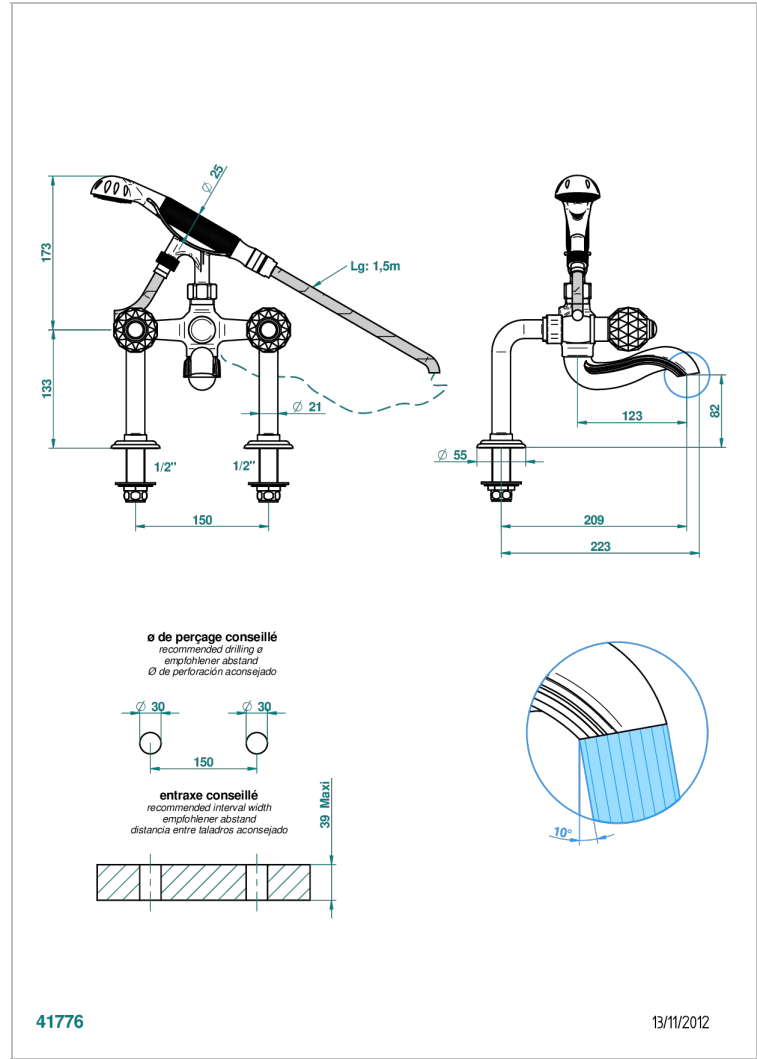

# MANDARINE CRISTALLIA DIAMANT

U1K-13G

Rim mounted 2-hole bath/telephone shower mixer, shower and hose

## TECHNICAL SPECS

- Recommandé : 3 bars (max. 5 bars) - Advised : 43,5 psi (max. 72 psi)
- Bec : 75 l/min à 3 bars - Douchette : 9,5 l/min à 3 bars
- Spout : 19,8 gpm at 43.5 psi - Handshower : 2.5 gpm at 43.5 psi